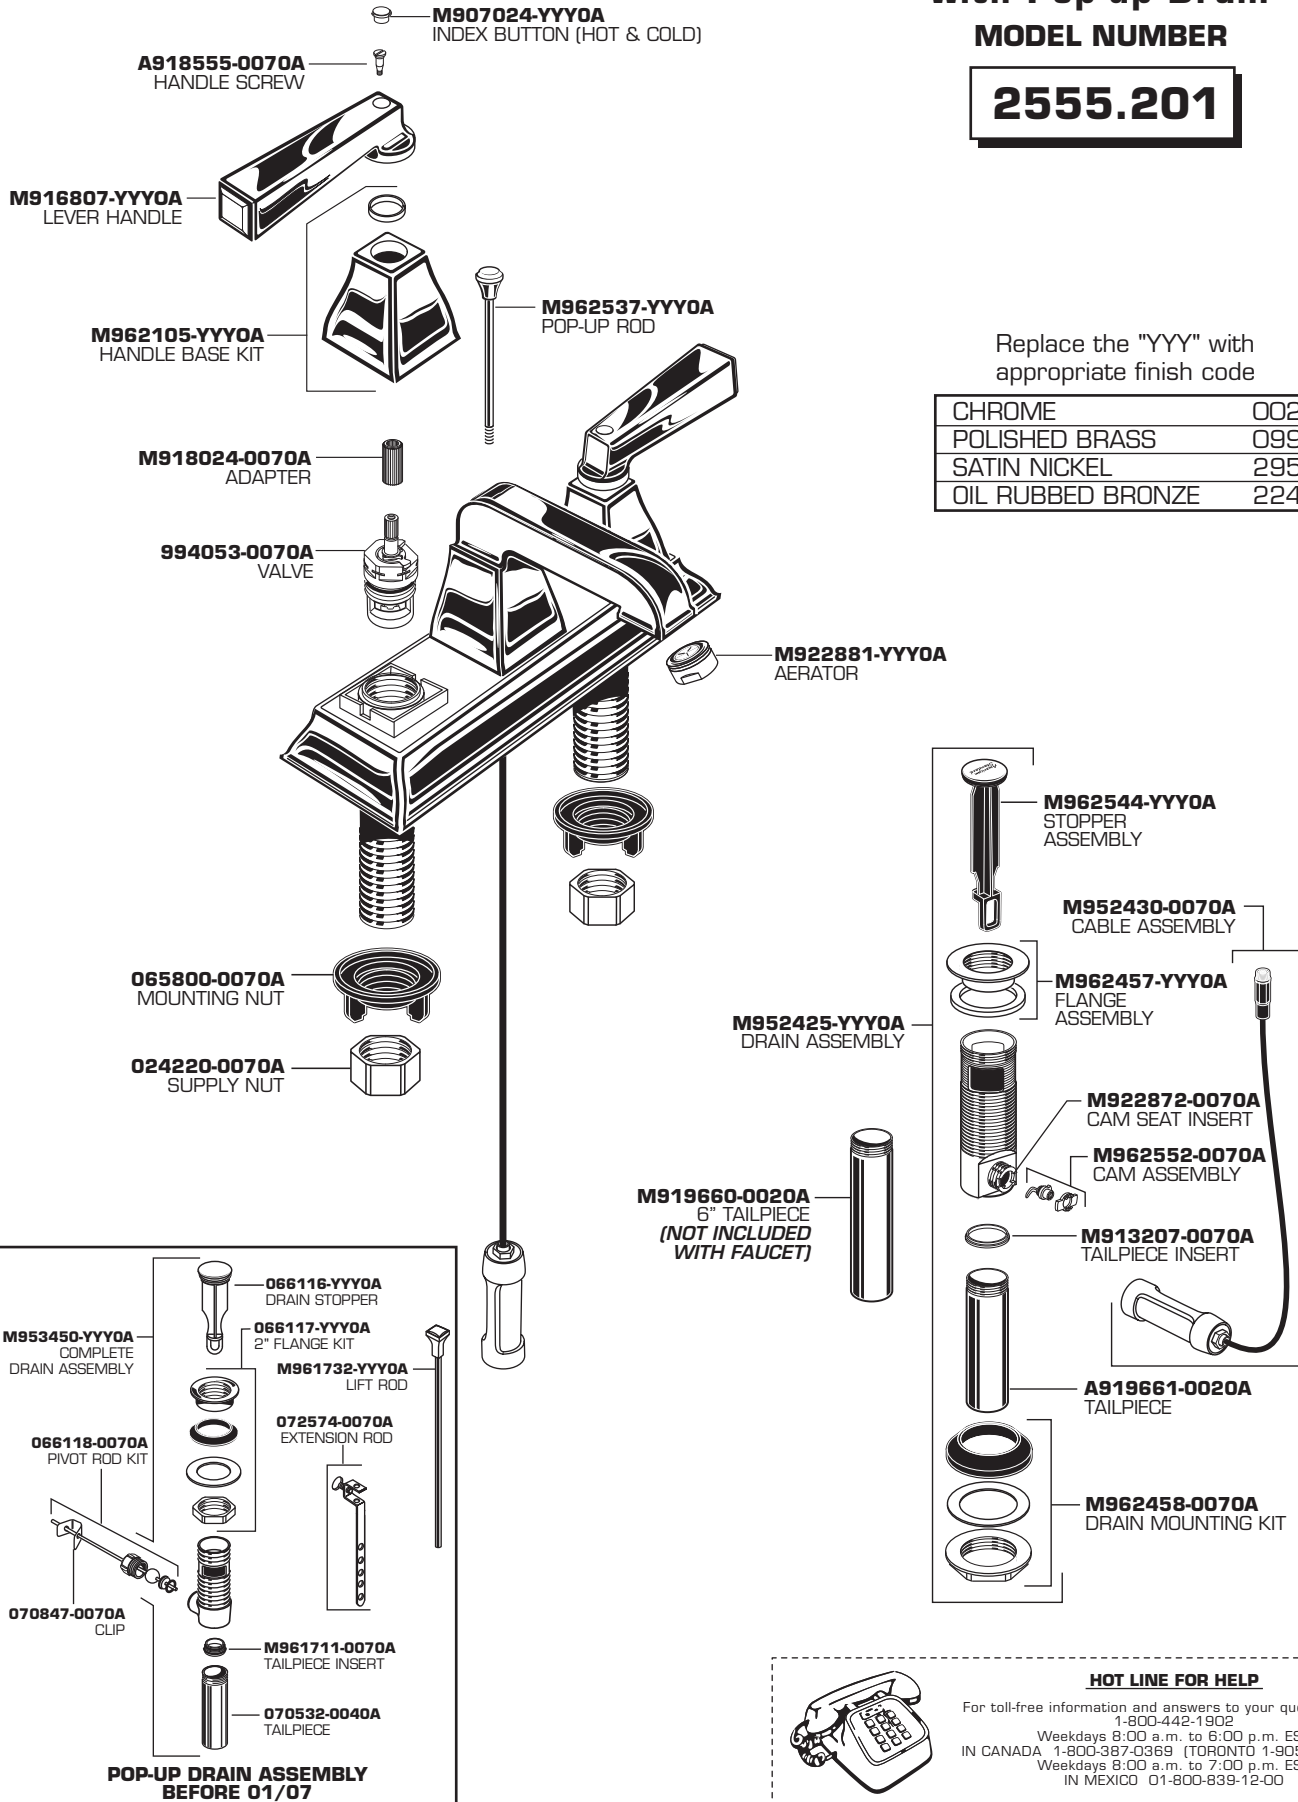

American Standard

TOWN SQUARE® Center-Set Lavatory Faucet with Pop-up Drain

MODEL NUMBER

2555.201

Replace the "YYY" with appropriate finish code

CHROME	002
POLISHED BRASS	099
SATIN NICKEL	295
OIL RUBBED BRONZE	224