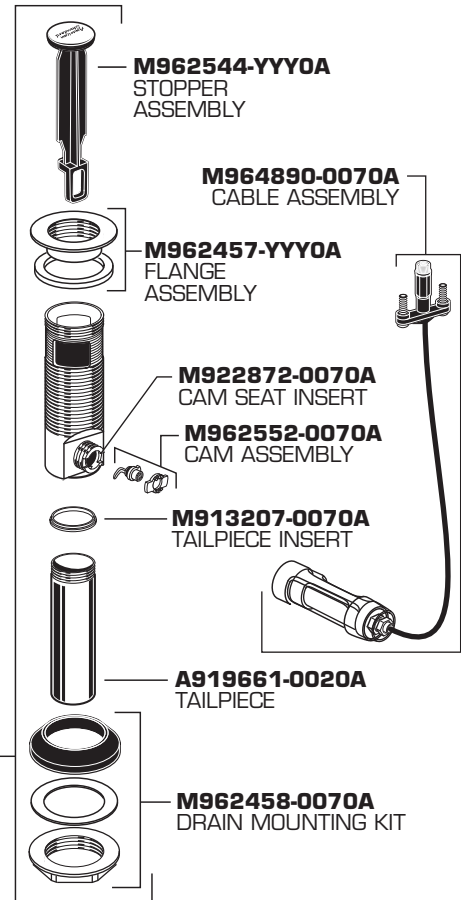

*American Standard*

**PORTSMOUTH®**  
**Spread Lavatory Faucet**  
**with Speed Connect™ Drain**

MODEL NUMBER

**7420.801**  
**7420.821**  
**Series**

Replace the "YYY" with appropriate finish code

CHROME	002
BLACKENED BRONZE	068
OIL RUBBED BRONZE	224
SATIN NICKEL	295

Weekdays 8:00 a.m. to 7:00 p.m. EST

IN MEXICO 01-800-839-1200

**PORTSMOUTH®**  
**Spread Lavatory Faucet**  
**with Speed Connect™ Drain**

MODEL NUMBER

**7415.801**  
**7415.821**  
**Series**

Replace the "YYY" with appropriate finish code

CHROME	002
BLACKENED BRONZE	068
OIL RUBBED BRONZE	224
SATIN NICKEL	295

**M919660-0020A**  
6" TAILPIECE  
(NOT INCLUDED WITH FAUCET)

**M952425-YYY0A**  
DRAIN ASSEMBLY

**HOT LINE FOR HELP**

For toll-free information and answers to your questions, call:  
 1 (800) 442-1902