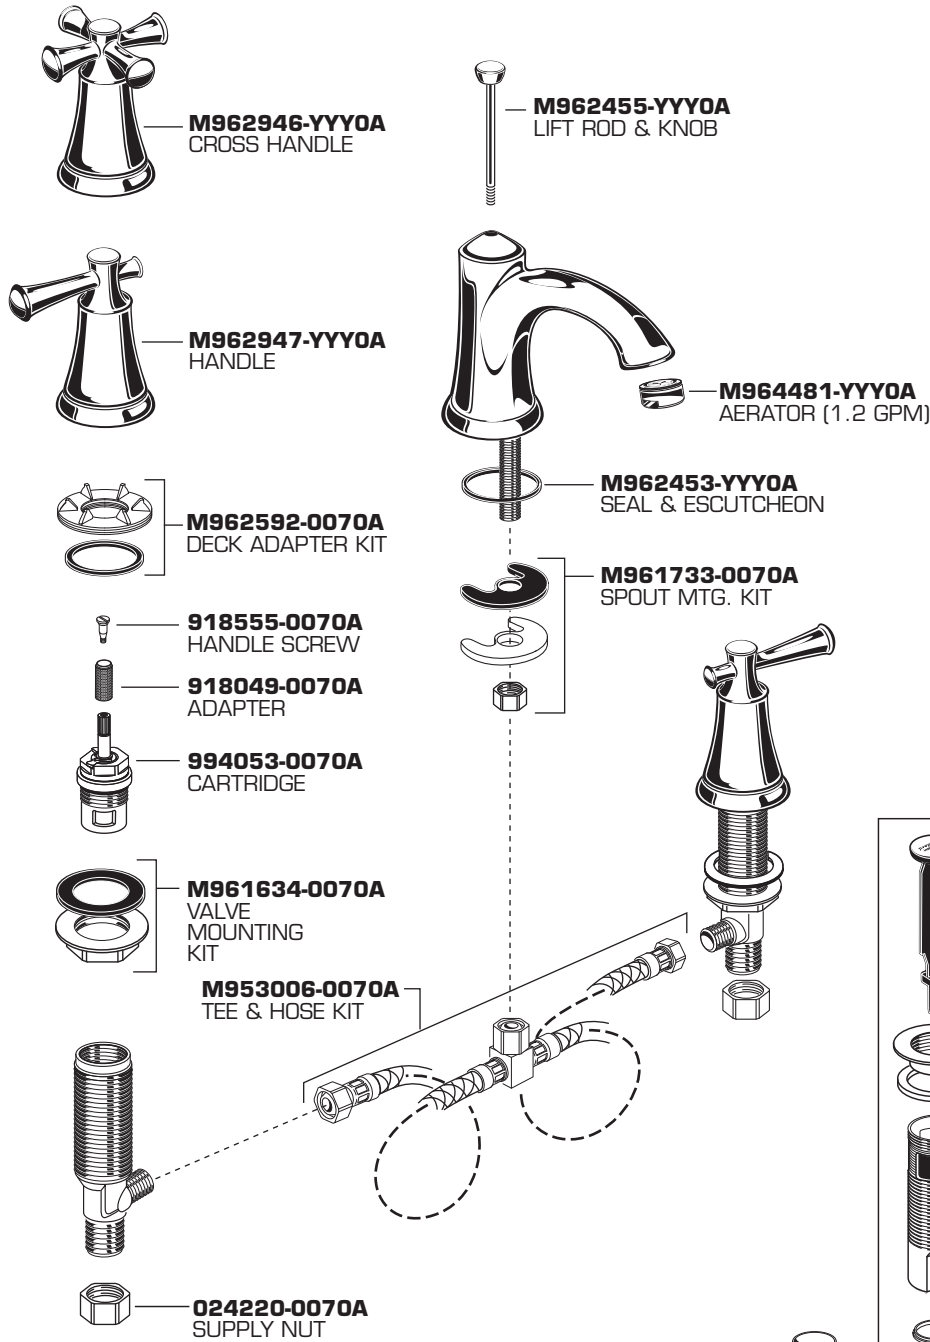

*American Standard*

**PORTSMOUTH®**  
**Spread Lavatory Faucet**  
**with Speed Connect™ Drain**

MODEL NUMBER

**7420.801**  
**7420.821**  
**Series**

Replace the "YYY" with appropriate finish code

CHROME	002
BLACKENED BRONZE	068
OIL RUBBED BRONZE	224
SATIN NICKEL	295

Weekdays 8:00 a.m. to 7:00 p.m. EST

IN MEXICO 01-800-839-1200

**PORTSMOUTH®**  
**Spread Lavatory Faucet**  
**with Speed Connect™ Drain**

MODEL NUMBER

**7415.801**  
**7415.821**  
**Series**

Replace the "YYY" with appropriate finish code

CHROME	002
BLACKENED BRONZE	068
OIL RUBBED BRONZE	224
SATIN NICKEL	295

**M919660-0020A**  
6" TAILPIECE  
(NOT INCLUDED WITH FAUCET)

**M952425-YYY0A**  
DRAIN ASSEMBLY

**HOT LINE FOR HELP**

For toll-free information and answers to your questions, call:  
 1 (800) 442-1902