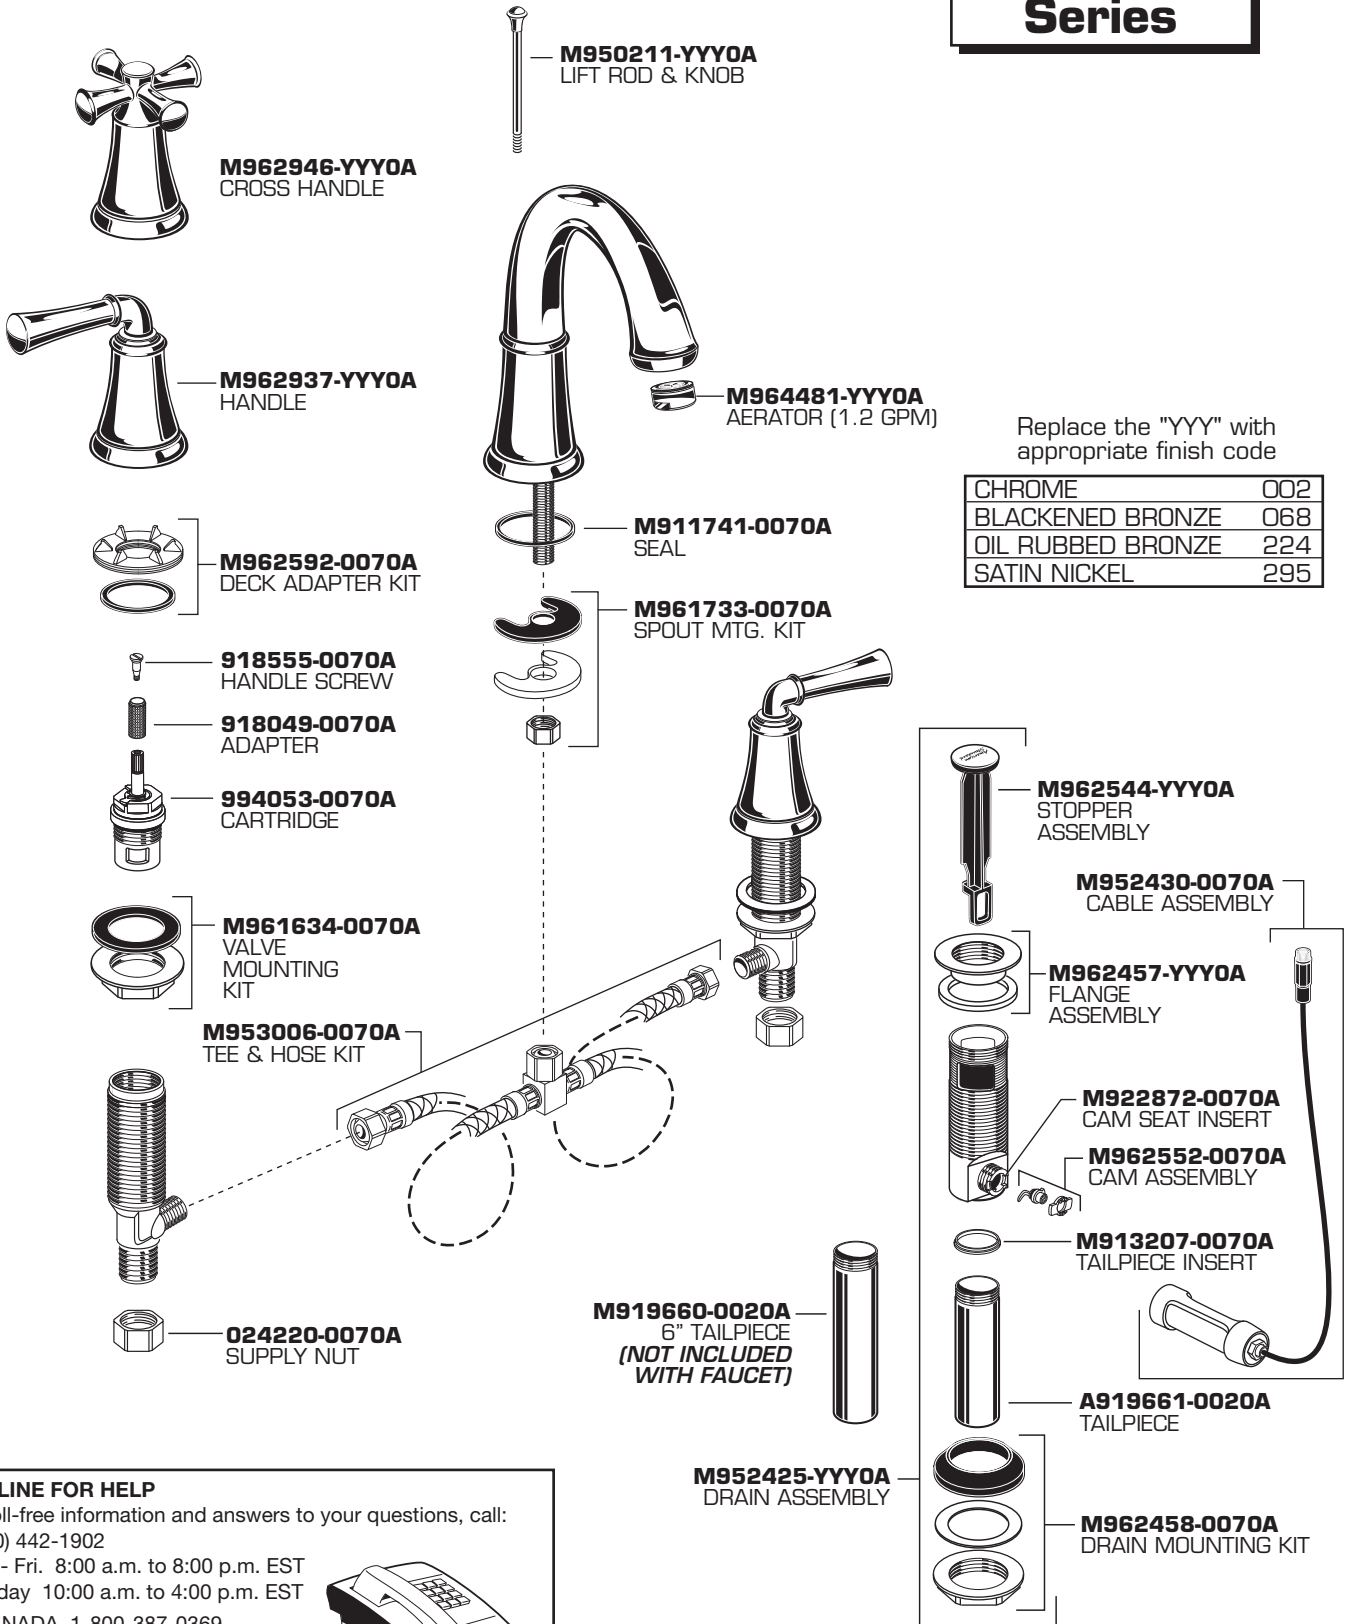

*American Standard*

**PORTSMOUTH®**  
**Spread Lavatory Faucet**  
**with Speed Connect™ Drain**

MODEL NUMBER

**7420.801**  
**7420.821**  
**Series**

Replace the "YYY" with appropriate finish code

CHROME	002
BLACKENED BRONZE	068
OIL RUBBED BRONZE	224
SATIN NICKEL	295

Weekdays 8:00 a.m. to 7:00 p.m. EST

IN MEXICO 01-800-839-1200

**PORTSMOUTH®**  
**Spread Lavatory Faucet**  
**with Speed Connect™ Drain**

MODEL NUMBER

**7415.801**  
**7415.821**  
**Series**

Replace the "YYY" with appropriate finish code

CHROME	002
BLACKENED BRONZE	068
OIL RUBBED BRONZE	224
SATIN NICKEL	295

**M919660-0020A**  
6" TAILPIECE  
(NOT INCLUDED WITH FAUCET)

**M952425-YYY0A**  
DRAIN ASSEMBLY

**HOT LINE FOR HELP**

For toll-free information and answers to your questions, call:  
 1 (800) 442-1902