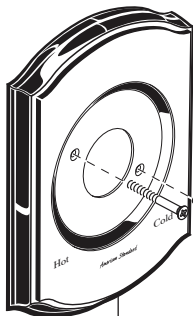

*American Standard*

**PORTSMOUTH™  
IN WALL PRESSURE  
BALANCING BATH AND  
SHOWER TRIM KIT**

MODEL NUMBER

**T415.50X  
T420.50X  
Series**

**M961810-YYY0A**  
ESCUTCHEON  
(T420.50X)

**M961623-0020A**  
DIAL PLATE & SEAL  
(T420.50X)

Replace the "YYY" with appropriate finish code

CHROME	002
BLACKENED BRONZE	068
OIL RUBBED BRONZE	224
SATIN NICKEL	295

**M962949-YYY0A**  
ESCUTCHEON AND SCREWS  
(T415.50X)

**078016-YYY0A**  
ESCUTCHEON SCREWS

**M962594-YYY0A**  
DIAL PLATE & SEAL  
(T415.50X)

**M907050-YYY0A**  
CARTRIDGE COVER

**M962950-YYY0A**  
LEVER HANDLE

**907520-YYY0A**  
SPOUT ESCUTCHEON

**M950272-YYY0A**  
DIVERTER SPOUT (SLIP-ON)

**HOT LINE FOR HELP**