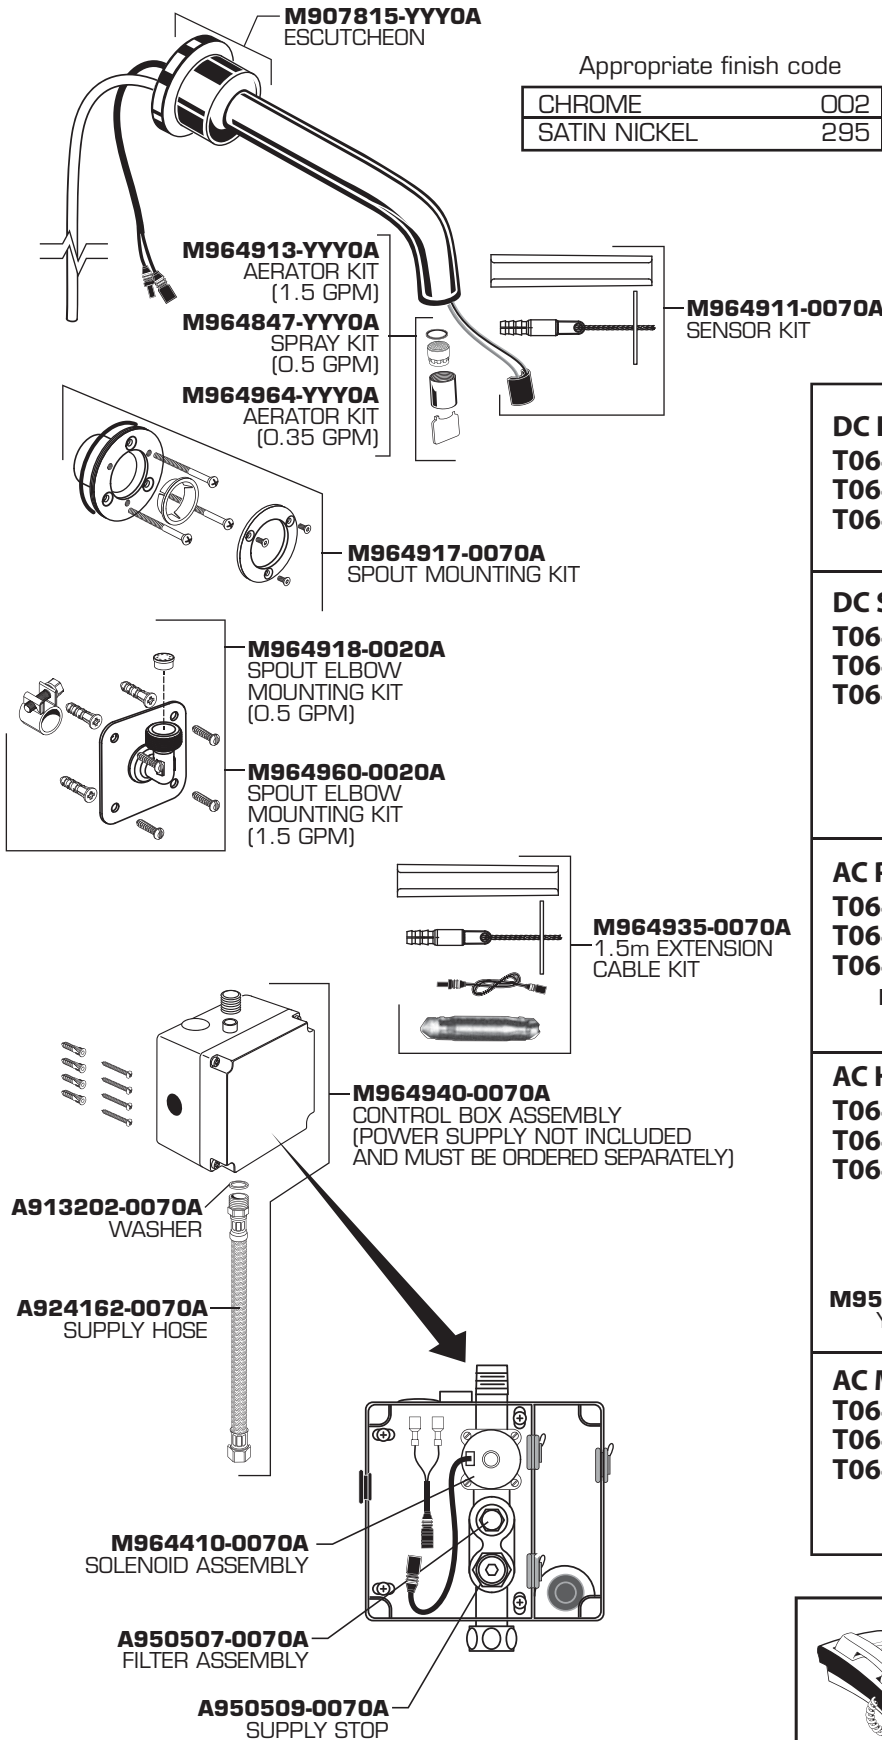

American Standard

SERIN™ Wall Mount Electronic Proximity Lavatory Faucet

MODEL NUMBERS		
T064.342	T064.345	T064.346
T064.353	T064.355	T064.356
T064.362	T064.365	T064.366
T064.372	T064.375	T064.376
T064.392	T064.395	T064.396

DC LONG LIFE POWER PACK

T064.342
T064.345
T064.346

M950357-0070A
LONG LIFE POWER PACK

DC STANDARD BATTERY

T064.352
T064.355
T064.356

M950514-0070A
BATTERY HOLDER

A923654-0070A
BATTERY 6V CR-P2

AC Plug-in

T064.362
T064.365
T064.366

M950338-0070A
POWER SUPPLY

AC Hardwire

T064.392
T064.395
T064.396

M950511-0070A
10' MULTI
EXTENSION CABLE

M950520-0070A
POWER SUPPLY

M950512-0070A
Y CONNECTOR

AC Multi