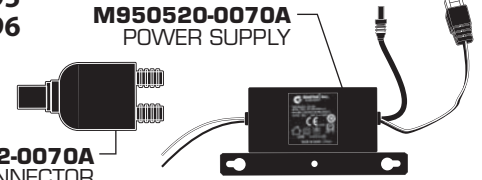

DC LONG LIFE POWER PACK

T064.342
T064.345
T064.346

M950357-0070A
LONG LIFE POWER PACK

DC STANDARD BATTERY

T064.352
T064.355
T064.356

M950514-0070A
BATTERY HOLDER

A923654-0070A
BATTERY 6V CR-P2

AC Plug-in

T064.362
T064.365
T064.366

M950338-0070A
POWER SUPPLY

AC Hardwire

T064.392
T064.395
T064.396

M950511-0070A
10' MULTI
EXTENSION CABLE

M950520-0070A
POWER SUPPLY

M950512-0070A
Y CONNECTOR

AC Multi

T064.372
T064.375
T064.376

M950511-0070A
10' MULTI
EXTENSION CABLE

M950512-0070A
Y CONNECTOR

HOT LINE FOR HELP
For toll-free information and answers to your questions, call:

(844) CRT-TEAM / (844) 278-8326
Mon. - Fri. 8:00 a.m. to 8:00 p.m. EST Saturday 10:00 a.m. to 4:00 p.m. EST
IN MEXICO 01-800-839-1200
IN CANADA 1-800-387-0369 (TORONTO 1-905-306-1093)
Weekdays 8:00 a.m. to 7:00 p.m. EST