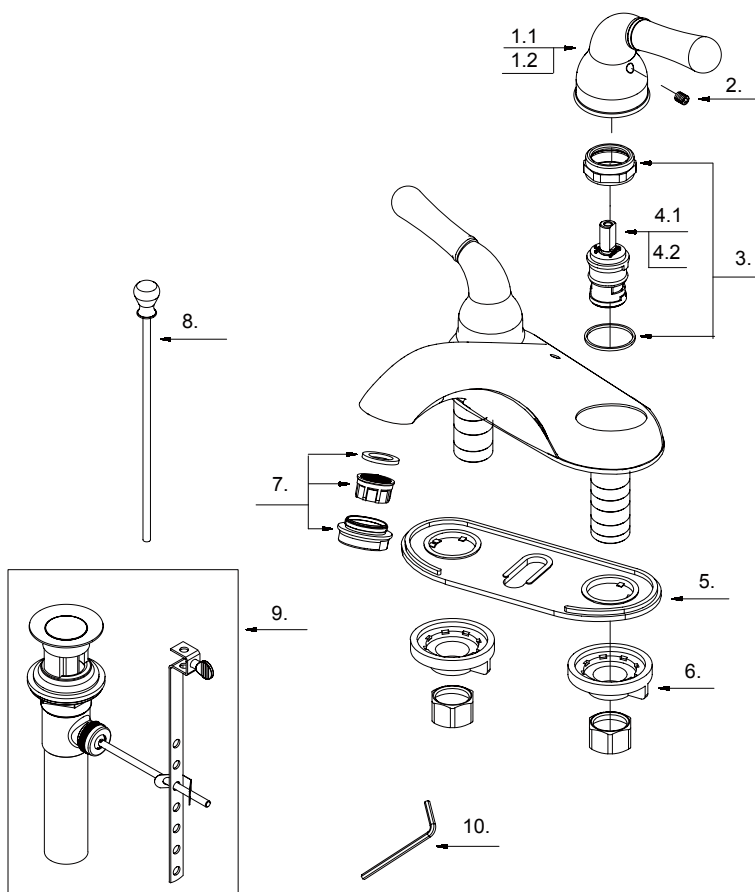

Parts Breakdown
**Two Handle
 Lavatory Faucet**

PFWSC5240

PFWSC5240CP

Parts for CP/BN/ORB

No.	Part Name	Part NO.
1.1	Metal Handle-Cold	A662507CCP
1.2	Metal Handle-Hot	A662507HCP
2	Screw (M5 * 6 mm L)	A008103
3	Retainer Nut & Washer	A66D639CP
4.1	Cartridge (Hot)	A507038N
4.2	Cartridge (Cold)	507039N
5	Putty Plate	A011038NF
6	Lock Nut Set	A500966N-54
7	Aerator	A500021NCP
8	Lift Rod	A025015CP
9	Pop-up Assembly	A556200CP
10	Hex Wrench (H2.5 * 19L mm * 53L mm)	A031000NI

Warranty and Codes

This product comes complete with installation, operating, care and maintenance instructions. This PROFLO faucet carries a limited lifetime warranty when installed in residential applications. The warranty is five years in commercial applications. This product meets ANSI: A112.18.1M. Compliant with lead content requirements of California AB 1953.