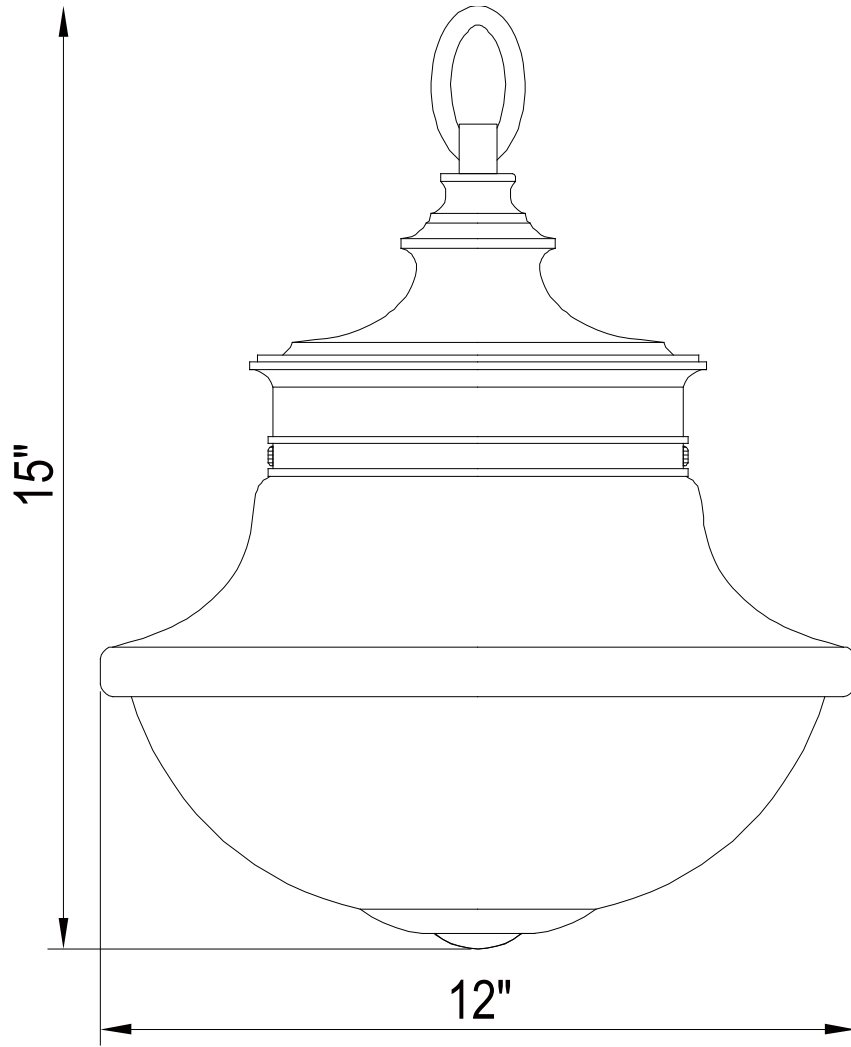

## Pendant

PHPL5591PN

- 1- Light Pendant in Polished Nickel
- No special tools needed for assembly
- Wattage: Uses one 100W medium base lamp max

PHPL5591PN