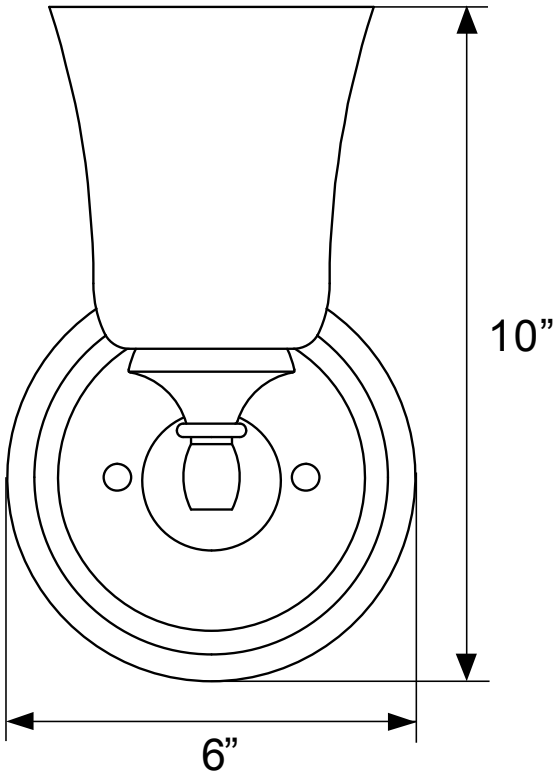

PHVL2211BN/ORB/PC/PN