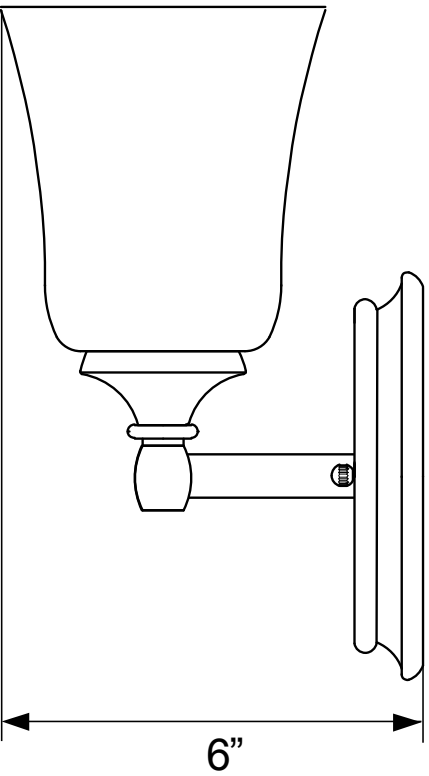

PHVL2211BN/ORB/PC/PN