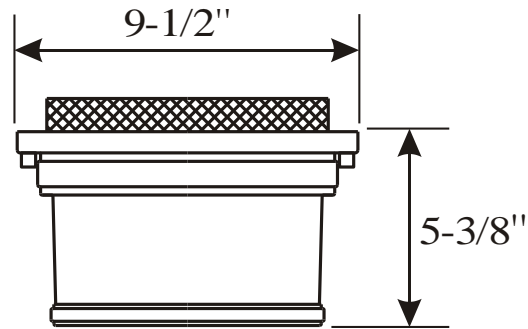

## Flush Mount

PHFL4031AB/PN/ORB/PC  
PHFL4032AB/PN/ORB/PC  
PHFL4033AB/PN/ORB/PC

- 1, 2 or 3-Light Flush Mount in Antique Brass, Polished Nickel, Oil Rubbed Bronze or Polished Chrome.
- No special tools needed for assembly.
- Wattage:
  - PHFL4031AB/PN/ORB/PC : Uses one 100W medium base lamp max.
  - PHFL4032AB/PN/ORB/PC : Uses two 75W medium base lamps max.
  - PHFL4033AB/PN/ORB/PC : Uses three 75W medium base lamps max.