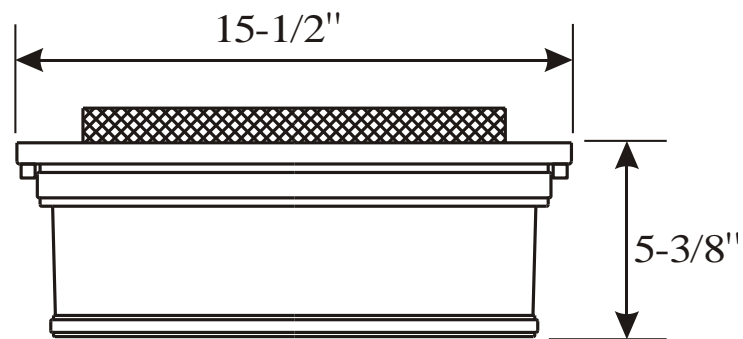

## Flush Mount

PHFL4031AB/PN/ORB/PC  
PHFL4032AB/PN/ORB/PC  
PHFL4033AB/PN/ORB/PC

- 1, 2 or 3-Light Flush Mount in Antique Brass, Polished Nickel, Oil Rubbed Bronze or Polished Chrome.
- No special tools needed for assembly.
- Wattage:
  - PHFL4031AB/PN/ORB/PC : Uses one 100W medium base lamp max.
  - PHFL4032AB/PN/ORB/PC : Uses two 75W medium base lamps max.
  - PHFL4033AB/PN/ORB/PC : Uses three 75W medium base lamps max.