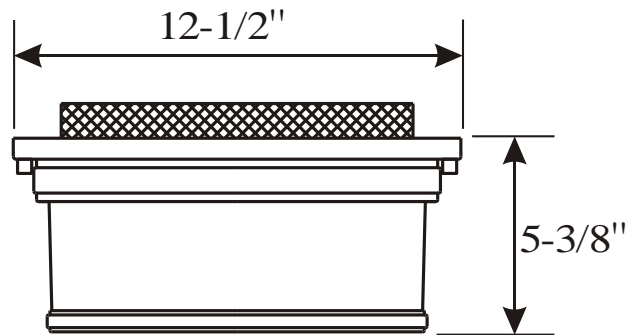

## Flush Mount

PHFL4031AB/PN/ORB/PC  
PHFL4032AB/PN/ORB/PC  
PHFL4033AB/PN/ORB/PC

- 1, 2 or 3-Light Flush Mount in Antique Brass, Polished Nickel, Oil Rubbed Bronze or Polished Chrome.
- No special tools needed for assembly.
- Wattage:
  - PHFL4031AB/PN/ORB/PC : Uses one 100W medium base lamp max.
  - PHFL4032AB/PN/ORB/PC : Uses two 75W medium base lamps max.
  - PHFL4033AB/PN/ORB/PC : Uses three 75W medium base lamps max.