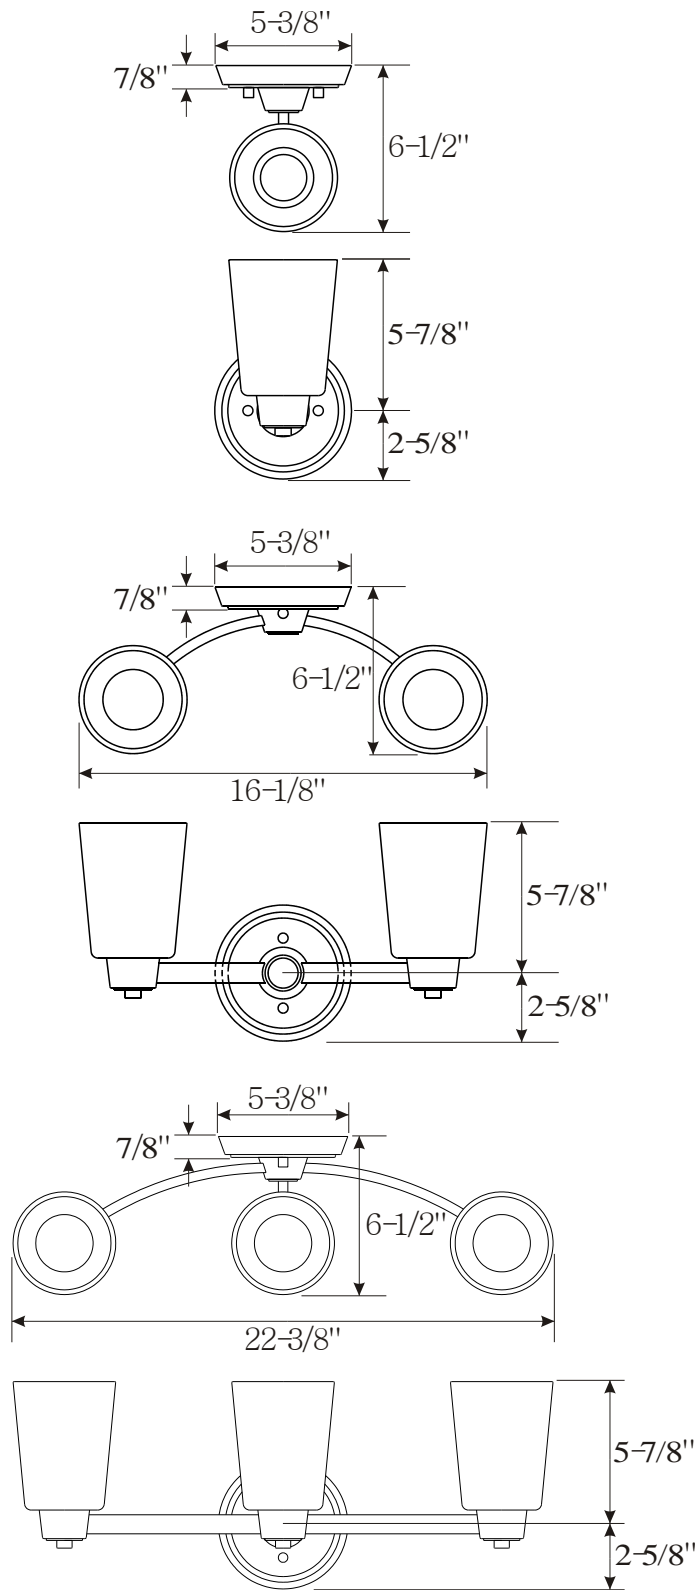

## Windsor Gate Vanity Light

PHVL2001BN/ORB  
PHVL2002BN/ORB  
PHVL2003BN/ORB

- 1, 2 or 3-Light Vanity Light in Brushed Nickel or Oil Rubbed Bronze
- No special tools needed for assembly
- Mount in up or down position
- Wattage:
  - PHVL2001BN/ORB: Uses one 100W medium base lamp max
  - PHVL2002BN/ORB: Uses two 100W medium base lamps max
  - PHVL2003BN/ORB: Uses three 100W medium base lamps max