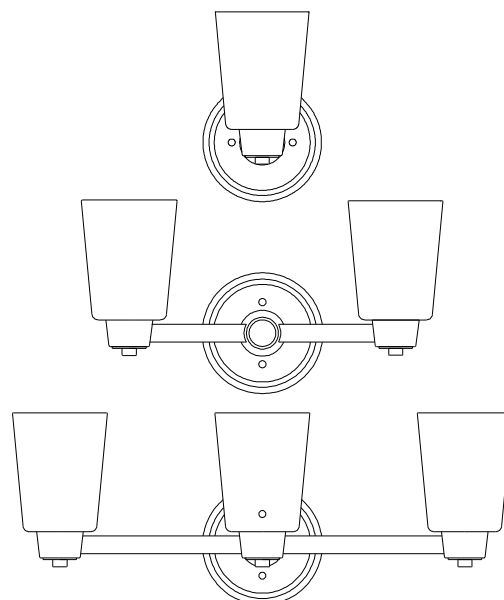

## Windsor Gate Vanity Light

PHVL2001BN/ORB  
PHVL2002BN/ORB  
PHVL2003BN/ORB

- 1, 2 or 3-Light Vanity Light in Brushed Nickel or Oil Rubbed Bronze
- No special tools needed for assembly
- Mount in up or down position
- Wattage:
  - PHVL2001BN/ORB: Uses one 100W medium base lamp max
  - PHVL2002BN/ORB: Uses two 100W medium base lamps max
  - PHVL2003BN/ORB: Uses three 100W medium base lamps max