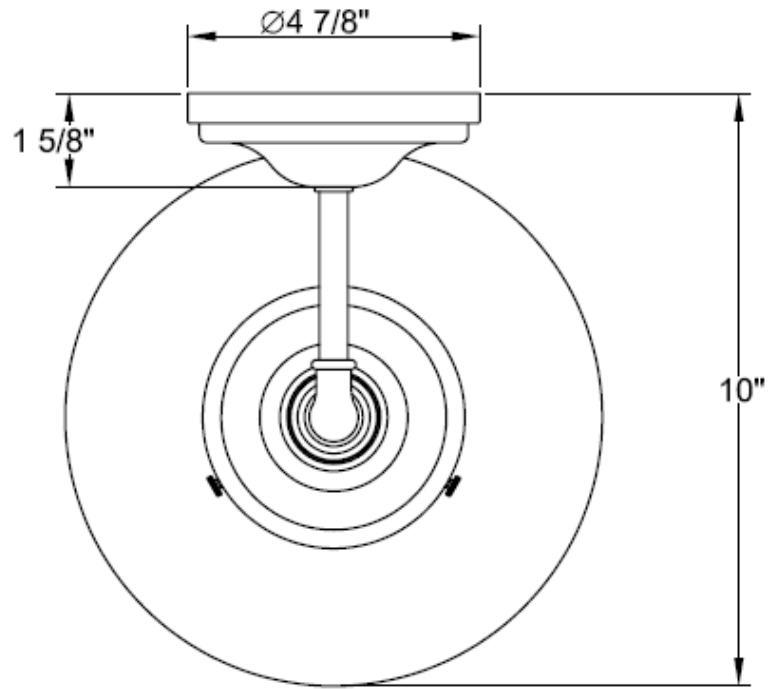

PHWL3021BN/ORB