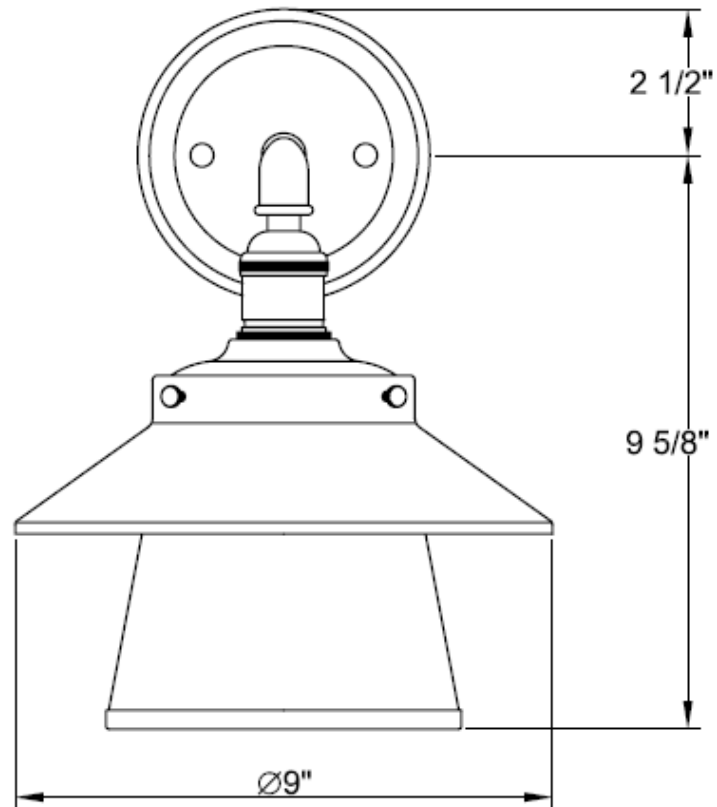

PHWL3021BN/ORB