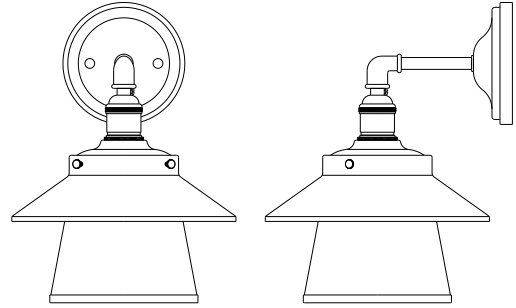

PARK HARBOR™

Stockton Sconce

PHWL3021BN/ORB

- 1-Light Sconce in Brushed Nickel or Oil Rubbed Bronze
- No special tools needed for assembly
- Mount in down position
- Wattage: Uses one 60W medium base lamp max