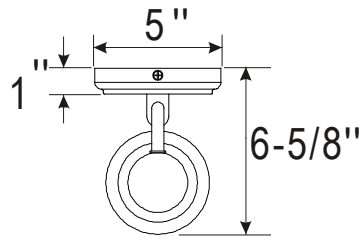

PHVL2011PC

PHVL2012PC

PHVL2013PC