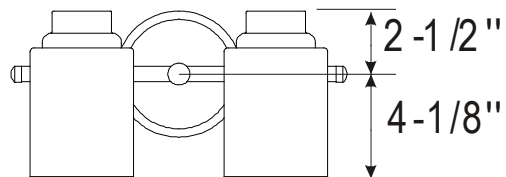

PHVL2011PC

PHVL2012PC

PHVL2013PC