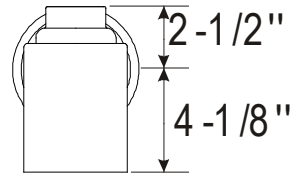

PHVL2011PC

PHVL2012PC

PHVL2013PC