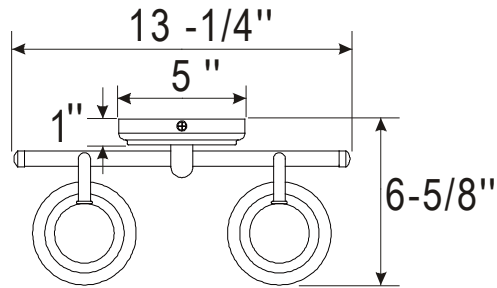

PHVL2011PC

PHVL2012PC

PHVL2013PC