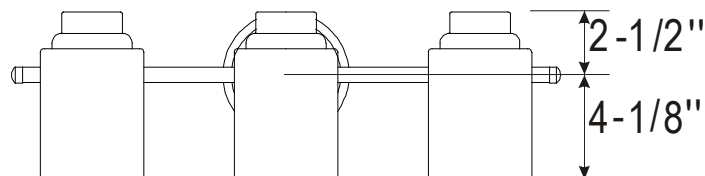

PHVL2011PC

PHVL2012PC

PHVL2013PC