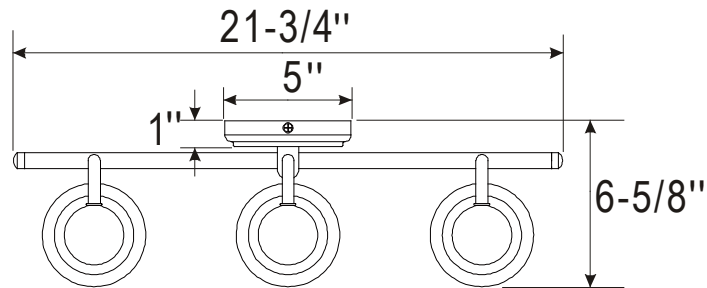

PHVL2011PC

PHVL2012PC

PHVL2013PC