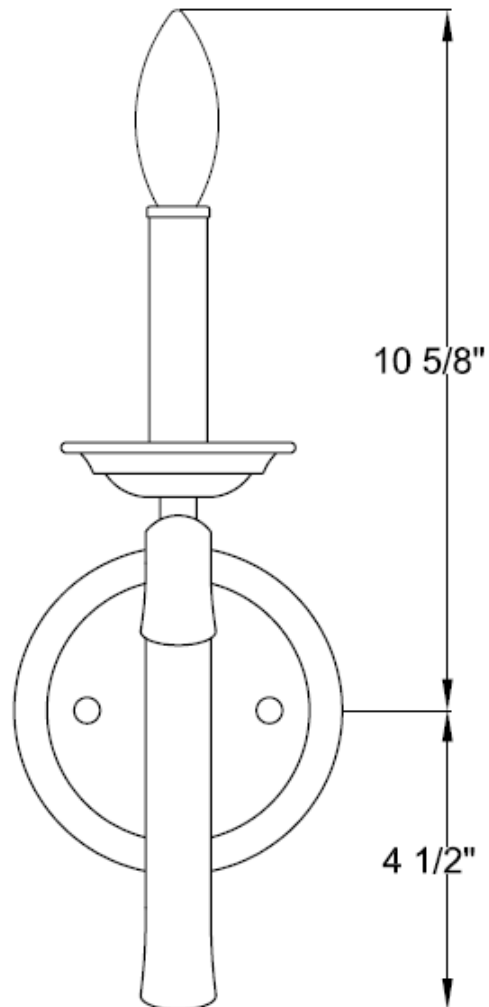

PHWL3081ORB