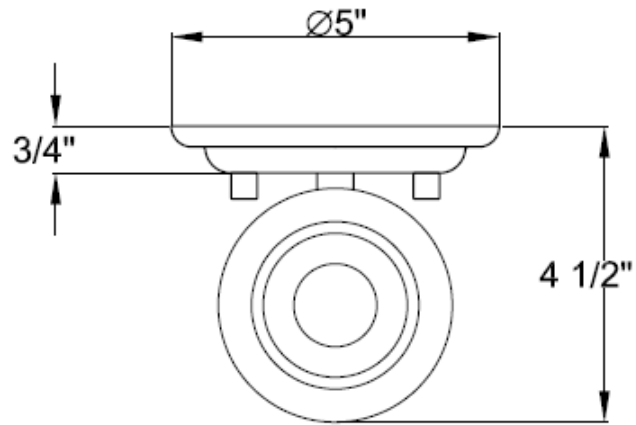

PHWL3081ORB