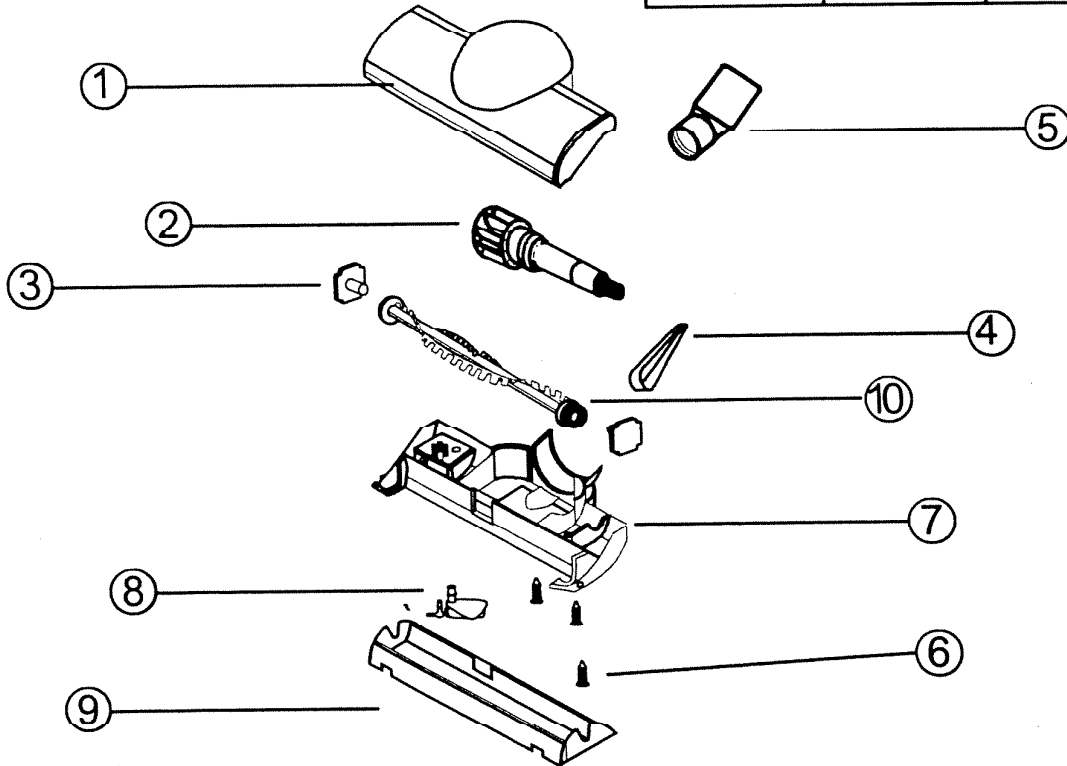

# PARTS LIST

EFFECTIVE DATE	MODEL NUMBER	PRODUCT GROUP
NOVEMBER 2000	CT350B	CENTRAL VAC

REF.	ORIGINAL PART NO.	PART DESCRIPTION	CURRENT REPLACEMENT PART NO.
1	0828B	Cover	0828B
2	0829B	Turbine	0829B
3	0830B	Bearing	0830B
4	0831B	Belt	0831B
5	0832B	Neck	0832B
6	0833B	Screw	0833B
7	0834B	Base	0834B
8	0835B	AFR	0835B
9	0836B	Pivot Foot (Suction Shoe w/Wheels)	0836B
10	0837B	Agitator Brush	0837B

**NOTE: Always order by current part number**