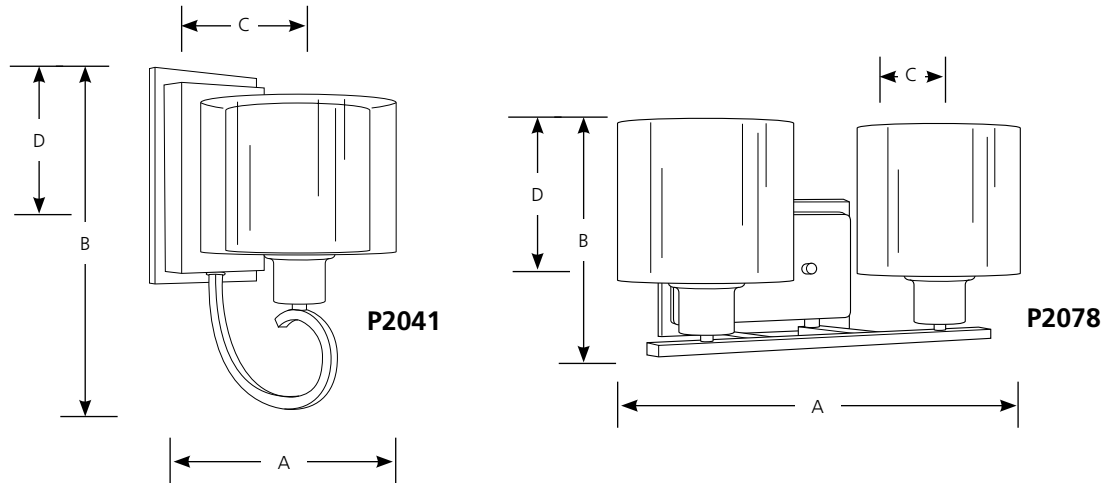

Catalog No.	Finish		Lamping	Dimensions (Inches)			
	Brushed Nickel	Antique Bronze		A	B	C	D
P2041	-09	-20	1-100w (m)	6-1/2	11-1/2	8-1/4	3-3/4
P2078	-09	-20	2-100w (m)	14-1/2	7-3/8	7-1/2	4-7/8
P2079	-09	-20	3-100w (m)	23-1/2	7-3/8	7-1/2	4-7/8
P2080	-09	-20	4-100w (m)	32-1/2	7-3/8	7-1/2	4-7/8
P2081	-09	-20	5-100w (m)	41-1/2	7-1/2	4-7/8	

- Mounting strap for outlet box included
- Threaded socket ring secures glass

Electrical

- Medium base ceramic socket
- 6" of wire supplied
- Pre-wired

Labeling

- UL-CUL listed

Mounting

- Wall mount
- Back plate covers a standard 4" hexagonal recessed outlet box

P2041: 4-3/4" W.

P2078, P2079, P2080, P2081: 7-1/2" W.

Progress Lighting
701 Millennium Blvd.
Greenville, South Carolina
29607

www.progresslighting.com

Rev. 08/14