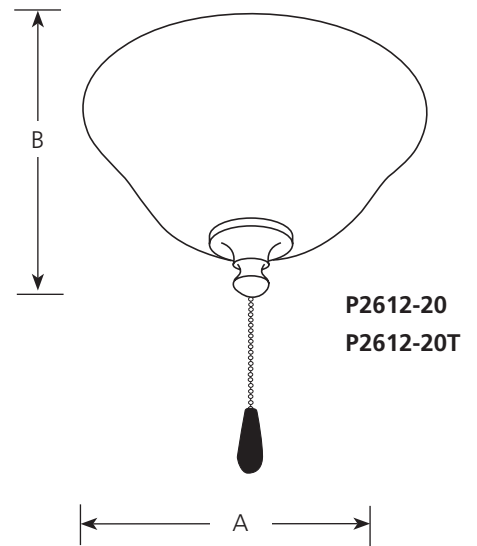

	Type _____					
	-09	-20	-20T	-30	-33	-46
P2612	<input type="checkbox"/>	<input type="checkbox"/>	<input type="checkbox"/>	<input type="checkbox"/>	<input type="checkbox"/>	<input type="checkbox"/>

Catalog No.	Finish						Dimensions (Inches)	
	Brushed Nickel	Antique Bronze	Antique Bronze	White	Cobblestone	Weathered Bronze	A	B
	-09	-20	-20T	-30	-33	-46		
P2612	-09	-20	-20T	-30	-33	-46	10-3/4	6

**Specifications:**

General

- Brushed Nickel (-09), White (-30), Cobblestone (-33) and Weathered Bronze (-46) has an Alabaster glass bowl. Antique Bronze (-20) has an etched glass bowl and the (-20T) has an etched light amber glass bowl.
- Pull chain on brushed nickel (-09) is chrome with a maple fob and white (-30) finish is chrome with a white fob, the rest are antique brass with a medium oak fob
- Utilizes (3) 40-watt candelabra based lamps. Included.

Mounting

- Universal - use with any indoor fan with a 1/8" IPS light kit mount.

Electrical

- Porcelain candelabra sockets
- Quick connect wiring to fan
- Prewired
- 190-watt limiter

Labeling

- UL listed