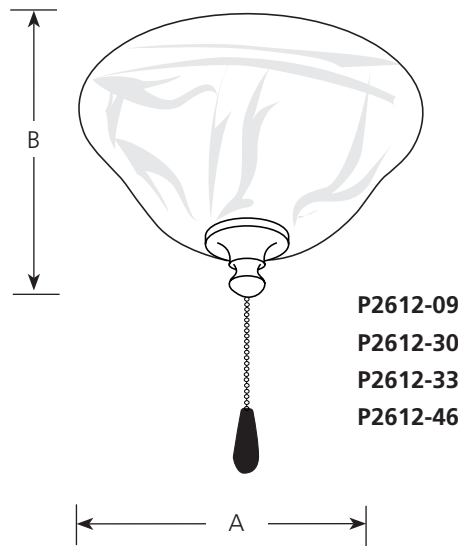

	Type _____					
	-09	-20	-20T	-30	-33	-46
P2612	<input type="checkbox"/>	<input type="checkbox"/>	<input type="checkbox"/>	<input type="checkbox"/>	<input type="checkbox"/>	<input type="checkbox"/>

Catalog No.	Finish						Dimensions (Inches)	
	Brushed Nickel	Antique Bronze	Antique Bronze	White	Cobblestone	Weathered Bronze	A	B
	-09	-20	-20T	-30	-33	-46		
P2612	-09	-20	-20T	-30	-33	-46	10-3/4	6

**Specifications:**

General

- Brushed Nickel (-09), White (-30), Cobblestone (-33) and Weathered Bronze (-46) has an Alabaster glass bowl. Antique Bronze (-20) has an etched glass bowl and the (-20T) has an etched light amber glass bowl.
- Pull chain on brushed nickel (-09) is chrome with a maple fob and white (-30) finish is chrome with a white fob, the rest are antique brass with a medium oak fob
- Utilizes (3) 40-watt candelabra based lamps. Included.

Mounting

- Universal - use with any indoor fan with a 1/8" IPS light kit mount.

Electrical

- Porcelain candelabra sockets
- Quick connect wiring to fan
- Prewired
- 190-watt limiter

Labeling

- UL listed