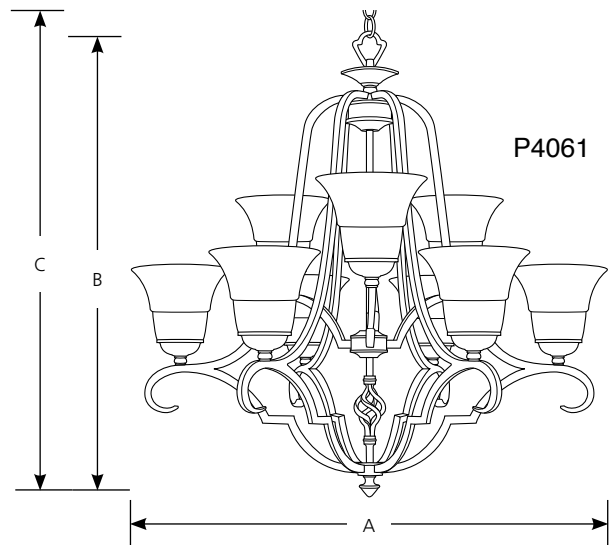

Type \_\_\_\_\_

-84

- P4058
- P4059
- P4060
- P4061

Catalog No.	Finish Espresso	Lamping	Dimensions (Inches)		
			A	B	C
P4058	-84	3 (m) 100w	19-3/4	18	93
P4059	-84	4 (m) 100w	19-3/4	15-7/8	91
P4060	-84	6 (m) 100w	28	27	102
P4061	-84	9 (m) 100w	31	31-1/2	107

**Specifications:**

General

- Etched watermark glass shades:
- Espresso hand painted finish
- Steel construction
- Six feet of 9 gauge chain supplied.
- Twisted ball design in center column
- Square arm construction
- Two tier (6/3) unit: P4061
- Companion Bath and Vanity, Chandelier, Close to ceiling, Hall and Foyer, Pendant, Wall Bracket, fixtures are available

Mounting

- Ceiling chain mount
- Canopy covers a standard 4" hexagonal recessed outlet box
- Mounting strap for outlet box included

Electrical

- Medium base ceramic sockets
- 15 feet of wire supplied
- Threaded socket ring secures glass
- Pre-wired