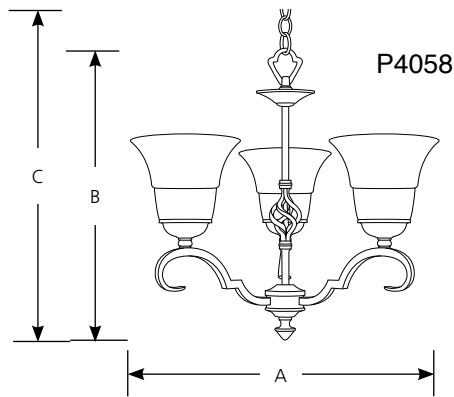

Type \_\_\_\_\_

-84

- P4058
- P4059
- P4060
- P4061

Catalog No.	Finish Espresso	Lamping	Dimensions (Inches)		
			A	B	C
P4058	-84	3 (m) 100w	19-3/4	18	93
P4059	-84	4 (m) 100w	19-3/4	15-7/8	91
P4060	-84	6 (m) 100w	28	27	102
P4061	-84	9 (m) 100w	31	31-1/2	107

**Specifications:**

General

- Etched watermark glass shades:
- Espresso hand painted finish
- Steel construction
- Six feet of 9 gauge chain supplied.
- Twisted ball design in center column
- Square arm construction
- Two tier (6/3) unit: P4061
- Companion Bath and Vanity, Chandelier, Close to ceiling, Hall and Foyer, Pendant, Wall Bracket, fixtures are available

Mounting

- Ceiling chain mount
- Canopy covers a standard 4" hexagonal recessed outlet box
- Mounting strap for outlet box included

Electrical

- Medium base ceramic sockets
- 15 feet of wire supplied
- Threaded socket ring secures glass
- Pre-wired