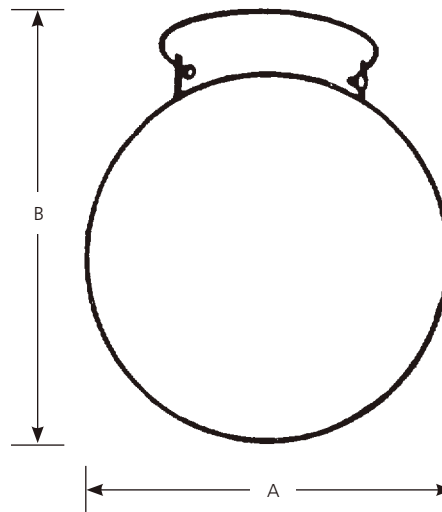

Incandescent

Glass Globes

Close-to-Ceiling

Type _____
-30
P3705

Catalog No.	Finish		Dimensions (Inches)	
	White	Lamping	A	B
P3705	-30	1 (m) 100w	8	9-1/2

Specifications:

General

- 8" white glass globe
- Globe held in place with three thumb screws
- White (-30) finish
- Steel construction

Electrical

- Medium base phenolic socket, pre-installed
- Pre-wired

Labeling

- UL-CUL listed

Mounting

- Ceiling mount
- Covers outlet box
- Mounting strap for outlet box included
- Top fitter diameter is 5"