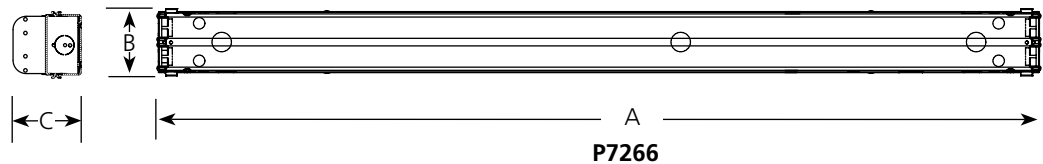

P7268

**Finish**

Catalog No.	Finish		Dimensions (Inches)		
	White	Lamping	A	B	C
P7265	-30EB	1-F17T8	24	3	3-1/8
P7266	-30EB	2-F17T8	24	3	3-1/8
P7267	-30EB	1-F32T8	48	3	3-1/8
P7268	-30EB	2-F32T8	48	3	3-1/8

**Specifications:**

General

- White painted finish
- Steel construction
- Horizontal or vertical mounting, ceiling or wall
- Energy Star® qualified

Mounting

- White post painted cover plate
- 1/2" KO on each end cap for continuous row mounting and on KO on each side near ends
- Mounting KO's near each end on the back plate
- Outlet box covers required if outlet box