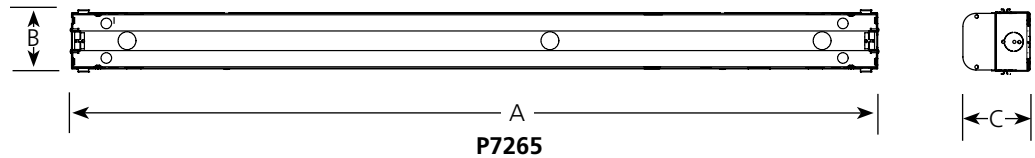

P7268

**Finish**

Catalog No.	Finish		Dimensions (Inches)		
	White	Lamping	A	B	C
P7265	-30EB	1-F17T8	24	3	3-1/8
P7266	-30EB	2-F17T8	24	3	3-1/8
P7267	-30EB	1-F32T8	48	3	3-1/8
P7268	-30EB	2-F32T8	48	3	3-1/8

**Specifications:**

General

- White painted finish
- Steel construction
- Horizontal or vertical mounting, ceiling or wall
- Energy Star® qualified

Mounting

- White post painted cover plate
- 1/2" KO on each end cap for continuous row mounting and on KO on each side near ends
- Mounting KO's near each end on the back plate
- Outlet box covers required if outlet box