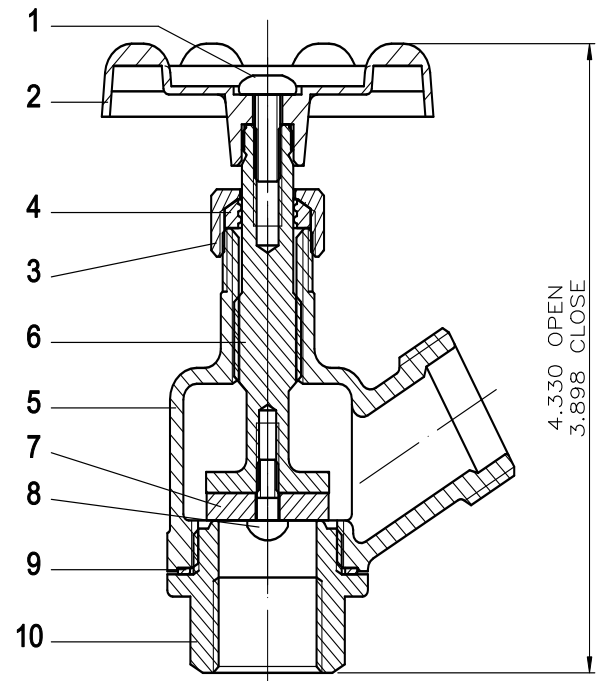

PF114DC & PF115FC

Inverted Nose Garden Valve

Product Features

- Bronze body
- 125 psi
- Operating temperature: 40-160°F
- 3/4" Male hose thread outlet

Model Numbers

PF114DC 1/2" FIP INV Dent Nose Grdn Vlv
PF115FC 3/4" FIP INV Dent Nose Grdn Vlv

PF114DC

No.	Part Name	Material	QTY
1	Screw	Stainless	1
2	Handle	Zinc	1
3	Nut	Brass	1
4	Packing	NBR	1
5	Garden Valve	Bronze	1
6	Stem	Brass	1
7	Washer	NBR	1
8	Screw	Stainless	1
9	Washer	Vulcanized	1
10	Nut	Brass	1