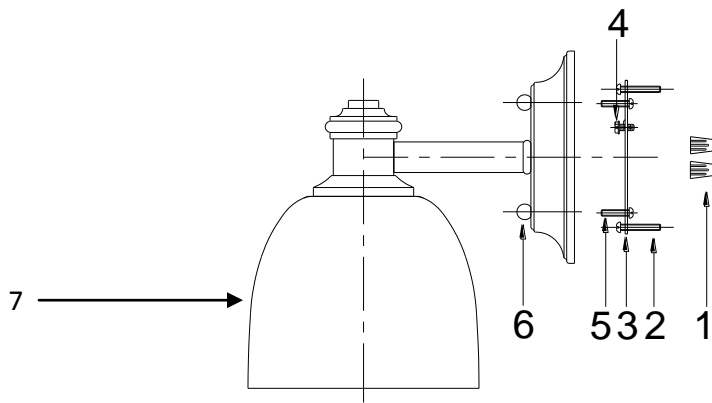

PARK HARBOR™

PHVL2131/2132/2133 BN/BRZ/PN

Peebles Parts Breakdown

No.	Part Name	Spanish	French	Part No.
1	Wire connectors (2pcs)	Conector de cable (2pcs)	Capuchon de connexion (2pcs)	PHSP213HDWRBRZWTY PHSP213HDWRPNWTY PHSP213HDWRBNWTY
2	Screw(2pcs)	Tornillo (2pcs)	Vis (2pcs)	
3	Mounting bar(1pc)	Barra de montaje (1pc)	Barrette de fixation (1pc)	
4	Ground screw (1pc)	Tornillo a tierra (1pc)	Vis de borne de terre (1pc)	
5	Screw (1pc)	Tornillo (1pc)	Vis (1pc)	
6	Finial(2pcs)	Remate (2pcs)	Faîteau (2pcs)	
7	Glass (1pc)	Vidrio (1pc)	Verre (1pc)	PHSP213GLSWTY