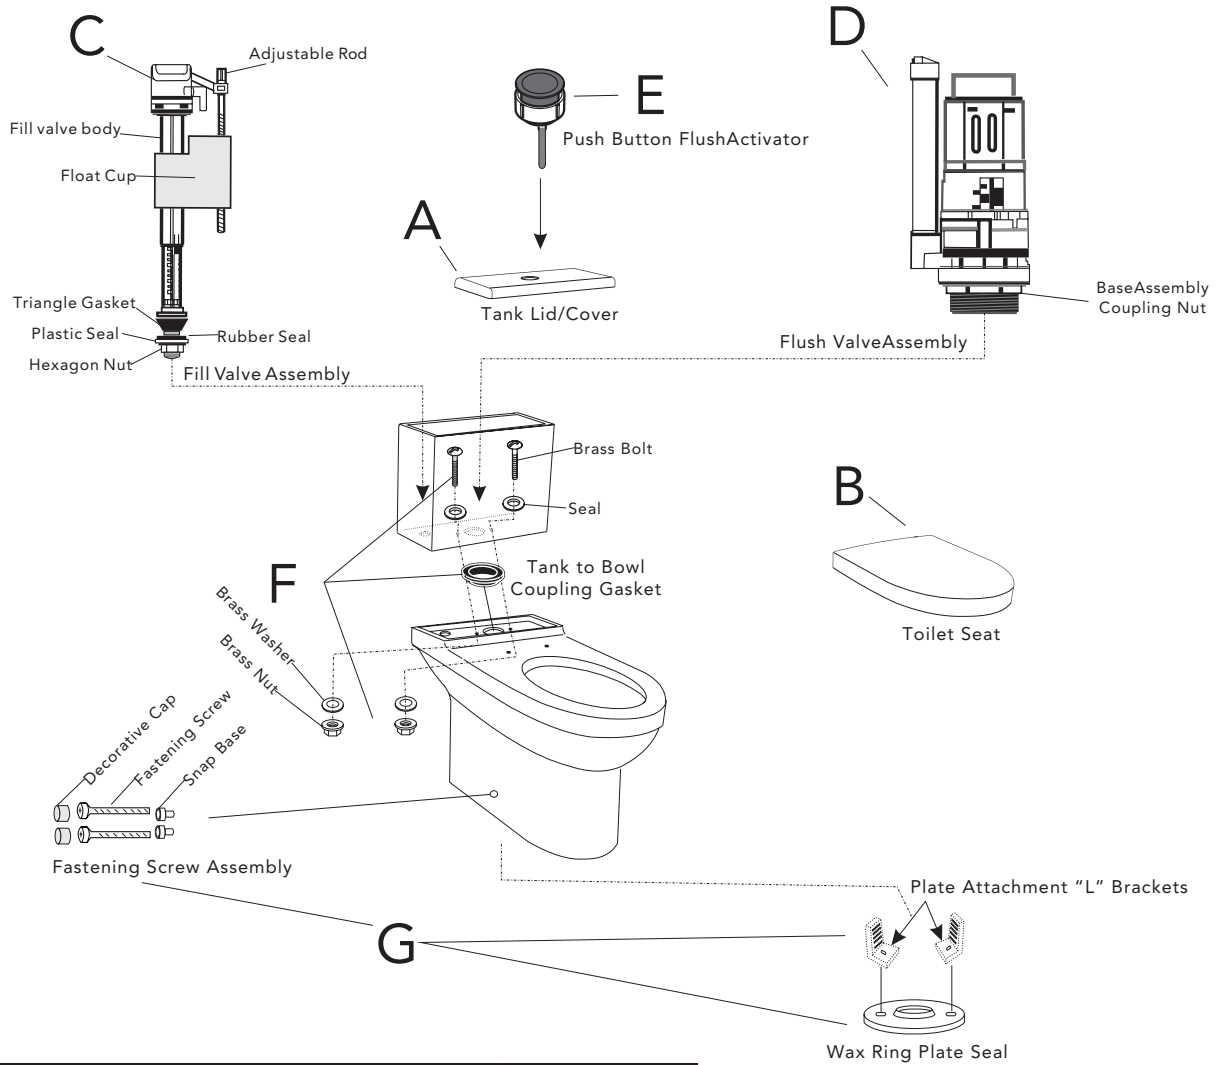

### TWO PIECE HIGH EFFICIENCY TOILET WITH SKIRTED BOWL

Key	Component/Description	Part Number
A	Tank Lid/Cover (Specify Color)	MIRML200LIDWH
B	Toilet Seat (Specify Color)	MIRTSML200WH
C	Fill Valve Assembly	MIRBD200FLPK
D	Flush Valve Assembly-Push Button	MIRMLVL200FVPK
E	Push Button Flush Actuator (Specify Finish)	MIRC200TLCP
F	Brass Connection Kit (2-Bolts, 2 -washers, 2-nuts, 2 seals) +Tank to Bowl Coupling Gasket (1)	MIRBD200TGPK
G	Attachment Assembly +Fastening Screw Assembly (2-Screw, 2-Snap Bases, 2-Caps) +Wax Ring Plate Seal (1) +Plate Attachment "L" Brackets (2)	MIRC241ADPA

#### Warranty and Codes

This product comes complete with installation, operating, care and maintenance instructions. This Mirabelle product carries a 1 year warranty. This product meets ANSI: A112.18.1M.