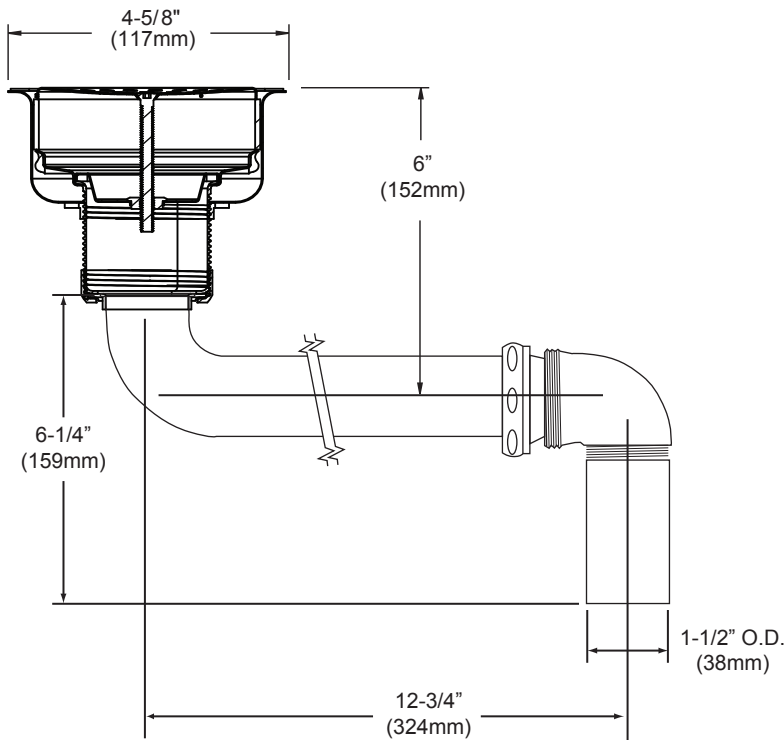

ELKAY®

SPECIFICATIONS

Sink Accessories

Vandal Resistant Drain Fitting

Model LKPDVR18B and LKPDAD18B

DESIGN FEATURES

LKPDVR18B

- Chrome plated brass grid strainer
- Type 304 stainless steel body
- Fits Perfect Drain opening
- Polished finish
- Type 304 stainless steel 1-1/2" (38mm) x 4" (102mm) tailpiece
- Vandal Resistant

LKPDAD18B

- Includes LKPDVR18B + LKADOS
- Tailpiece allows for up to a 12-3/4" offset of wheelchair applications.

Model LKPDAD18B Illustrated