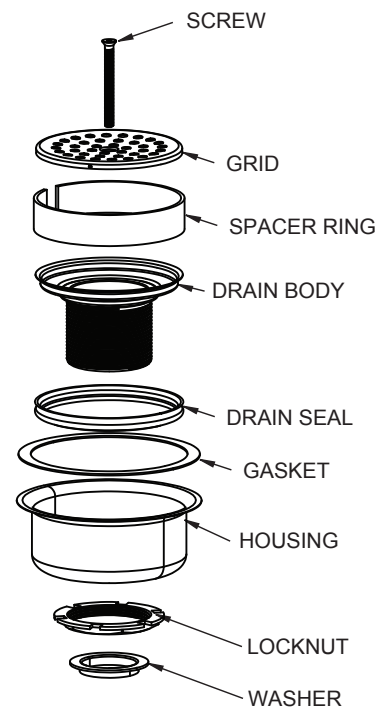

#### DESIGN FEATURES

##### LKPDVR18B

- Chrome plated brass grid strainer
- Type 304 stainless steel body
- Fits Perfect Drain opening
- Polished finish
- Type 304 stainless steel 1-1/2" (38mm) x 4" (102mm) tailpiece
- Vandal Resistant

##### LKPDAD18B

- Includes LKPDVR18B + LKADOS
- Tailpiece allows for up to a 12-3/4" offset of wheelchair applications.

Model LKPDAD18B Illustrated

MODEL LKADOS

MODEL LKPDVR18B

MODEL LKPDVR18B

In keeping with our policy of continuing product improvement, Elkay reserves the right to change product specifications without notice. Please visit [elkayusa.com](http://elkayusa.com) for most current version of Elkay product specification sheets.