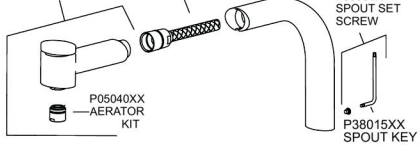

P44271X*
PULL OUT
ASSEMBLY

P48043XX
PULL OUT HOSE

P03080X*
SPOUT ASSEMBLY

P48051XX
HOSE (HOT)

P48050XX
HOSE (COLD)

P05075XX
2.2 GPM
FLOW
RESTRICTOR

P29225XX
CARTRIDGE

P01156X*
CARTRIDGE
HARDWARE

P01163X*
HANDLE COMPLETE

P39016XX
HANDLE
KEY

P29127XX
CARTRIDGE
KIT

P39016XX
HANDLE
KEY

P38035X*
HANDLE
SET SCREW

P38036X*
HANDLE SET
SCREW COVER

P44310XX
PULL DOWN
WEIGHT ASSEMBLY

P46007XX
MOUNTING
HARDWARE