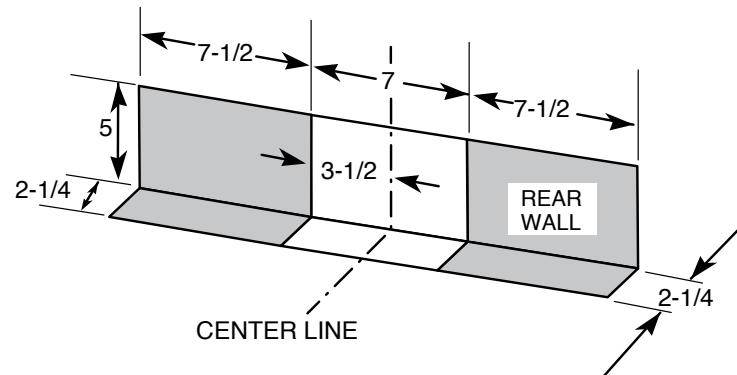

RB525DH

Hotpoint® 30" Free-Standing Electric Range

Dimensions and Installation Information (in inches)

Receptacle Locations

Locally approved flexible service cord or conduit must be used because terminals are not accessible after range installation. See shaded area in drawing for location of electrical outlet box. Recommended outlet locations allow range to be installed directly against wall.

Note: This appliance has been approved for 0" spacing to adjacent surfaces above the cooktop. However, a 6" minimum spacing to surfaces less than 15" above the cooktop and adjacent cabinet is recommended to reduce exposure to steam, grease splatter and heat.

Installation Information: Before installing, consult installation instructions for current dimensional data and additional requirements.

KW Rating	
240V	10.1
208V	8.0
Breaker Size	
240V	40 Amps†
208V	40 Amps†

†**Note:** Check local codes for required breaker size.

For answers to your Monogram® or GE® appliance questions, visit our website at geappliances.com or call GE Answer Center® service, 800.626.2000.