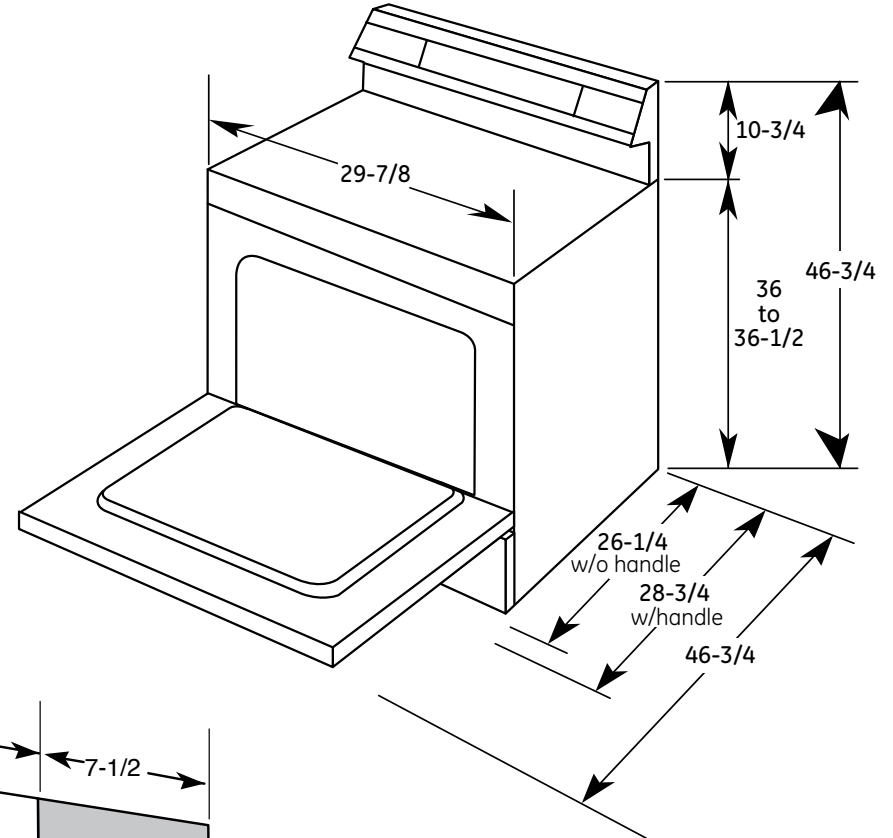

RB525DH

Hotpoint® 30" Free-Standing Electric Range

Dimensions and Installation Information (in inches)

Receptacle Locations

Locally approved flexible service cord or conduit must be used because terminals are not accessible after range installation. See shaded area in drawing for location of electrical outlet box. Recommended outlet locations allow range to be installed directly against wall.

Note: This appliance has been approved for 0" spacing to adjacent surfaces above the cooktop. However, a 6" minimum spacing to surfaces less than 15" above the cooktop and adjacent cabinet is recommended to reduce exposure to steam, grease splatter and heat.

Installation Information: Before installing, consult installation instructions for current dimensional data and additional requirements.

KW Rating	
240V	10.1
208V	8.0
Breaker Size	
240V	40 Amps†
208V	40 Amps†

†**Note:** Check local codes for required breaker size.

For answers to your Monogram® or GE® appliance questions, visit our website at geappliances.com or call GE Answer Center® service, 800.626.2000.