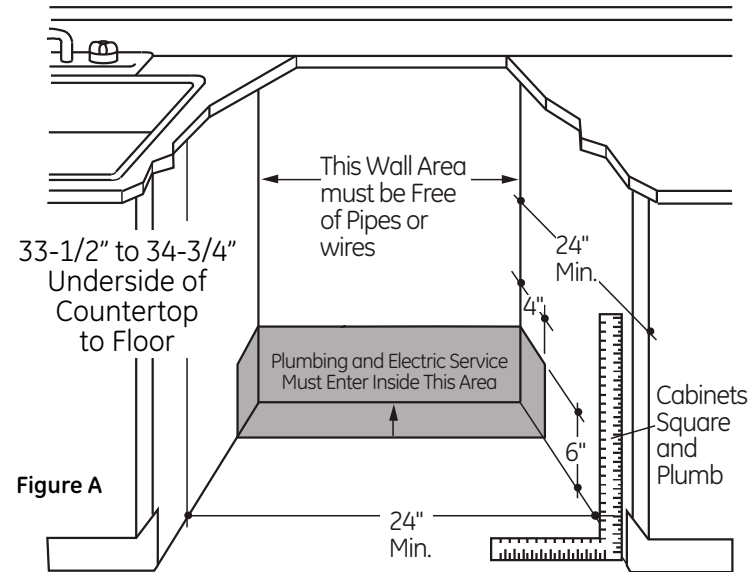

GDF610PGJ/PMJ/PSJ

GE® Series Dishwasher with Front Controls

DIMENSIONS AND INSTALLATION INFORMATION (IN INCHES)

ELECTRICAL RATING

Voltage AC	120
Hertz.....	60
Total connected load amperage.....	7.1
Calrod® heater watts	415/800

For use on adequately wired 120-volt, 15-amp circuit having 2-wire service with a separate ground wire. This appliance must be grounded for safe operation.

For answers to your Monogram®, GE Profile™ Series or GE® Series appliance questions, visit our website at geappliances.com or call GE Answer Center® service, 800.626.2000.