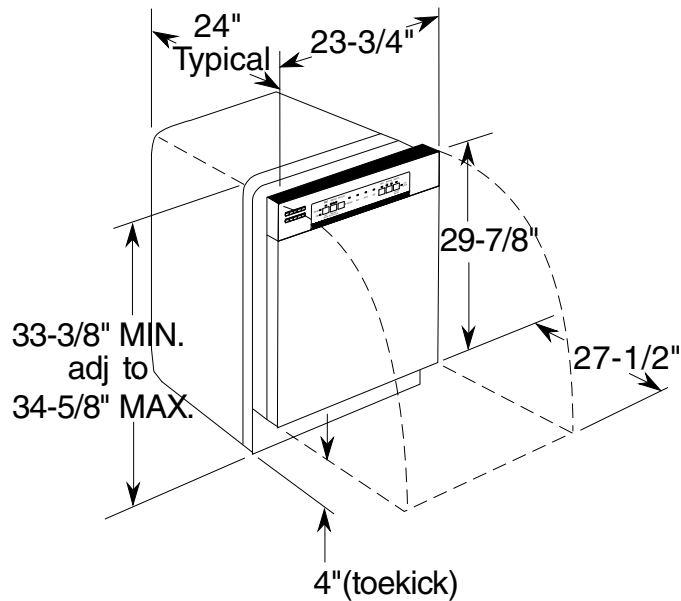

GDF610PGJ/PMJ/PSJ

GE® Series Dishwasher with Front Controls

DIMENSIONS AND INSTALLATION INFORMATION (IN INCHES)

ELECTRICAL RATING

Voltage AC	120
Hertz.....	60
Total connected load amperage.....	7.1
Calrod® heater watts	415/800

For use on adequately wired 120-volt, 15-amp circuit having 2-wire service with a separate ground wire. This appliance must be grounded for safe operation.

For answers to your Monogram®, GE Profile™ Series or GE® Series appliance questions, visit our website at geappliances.com or call GE Answer Center® service, 800.626.2000.