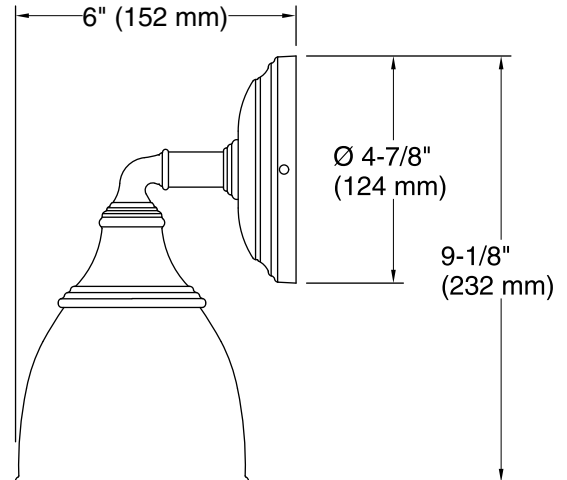

Technical Information

All product dimensions are nominal.

Notes

Install this product according to the installation guide.