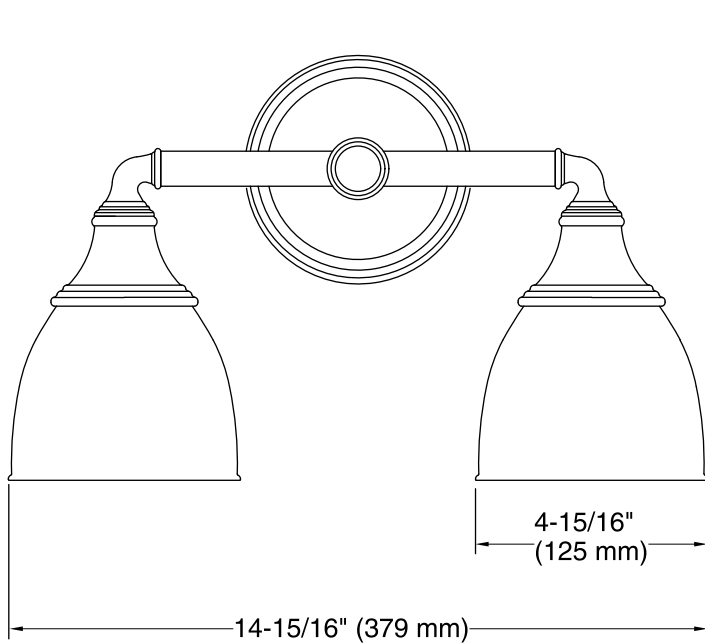

Technical Information

All product dimensions are nominal.

Notes

Install this product according to the installation guide.