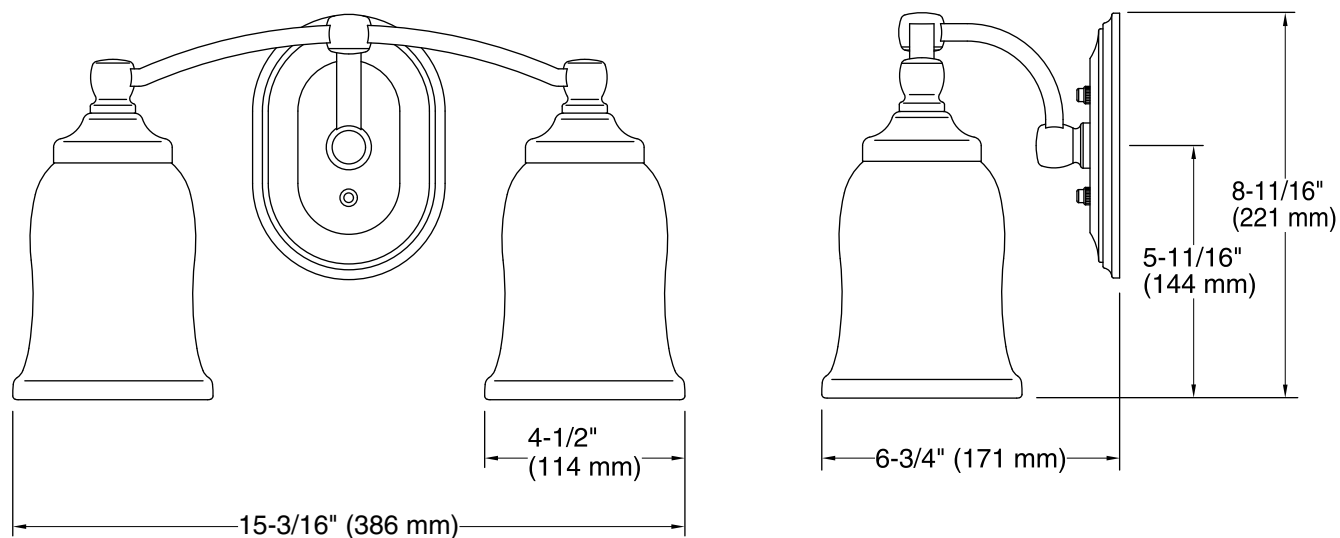

#### Features

- Premium metal construction for durability.
- KOHLER finishes resist corrosion and tarnish.
- Frosted-glass shades.
- Sconces can be positioned up or down, depending on room setting.
- CUL- and UL-approved up to 100 watts.
- Coordinates with other products in the Bancroft Collection.
- Installation hardware included.

#### Technical Information

All product dimensions are nominal.