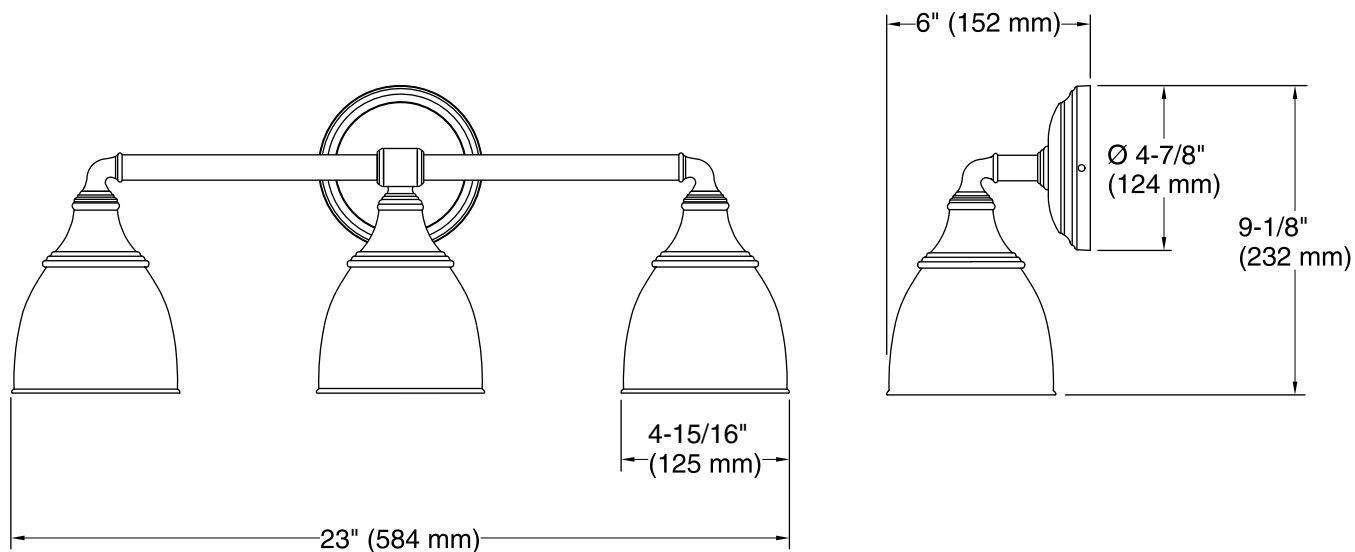

**Devonshire®**  
Triple Wall Sconce  
**K-10572**

**Features**

- Premium metal construction for durability.
- KOHLER finishes resist corrosion and tarnish.
- Frosted-glass shade.
- Sconces can be positioned up or down, depending on room setting.
- CUL- and UL-approved up to 100 watts.
- Coordinates with other products in the Devonshire Collection.

## Technical Information

All product dimensions are nominal.