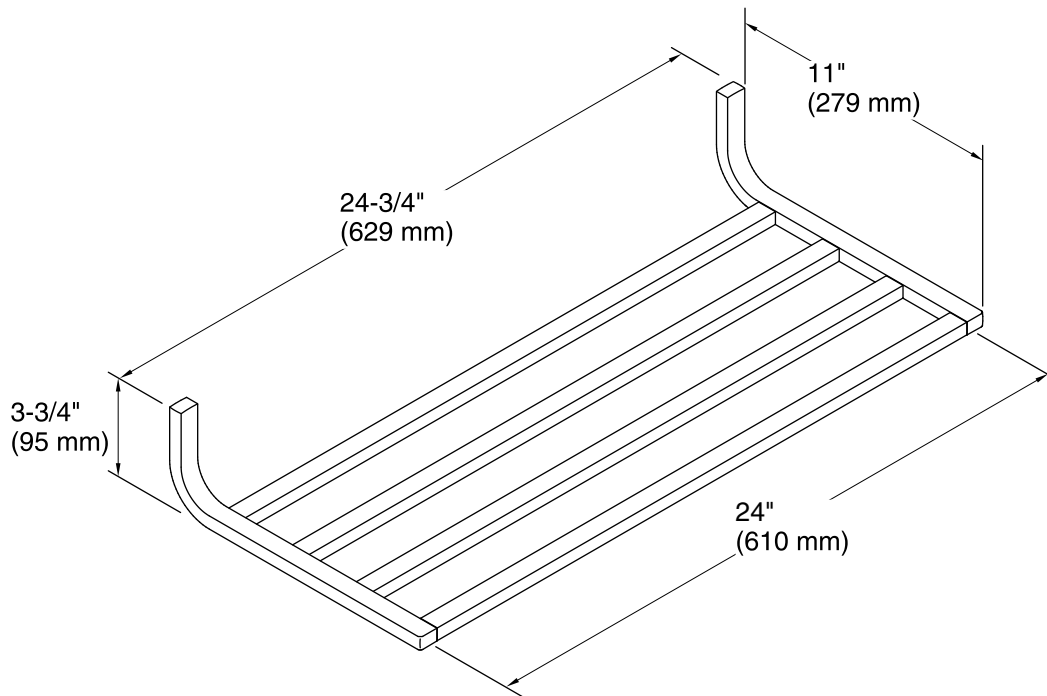

Features

- Multiple bars for convenient towel display.
- KOHLER finishes resist corrosion and tarnish.
- Coordinates with Loure faucets and accessories.

Material

- Premium metal construction for durability.

Color	Code	Description
	CP	Polished Chrome
	BN	Vibrant® Brushed Nickel

Technical Information

All product dimensions are nominal.

Notes

Install this product according to the installation guide.

CAUTION: Risk of personal injury. Do not install these products in any area where they are likely to be used inadvertently as a grab bar or support bar. These products are not designed or intended for use as a grab bar or support bar.