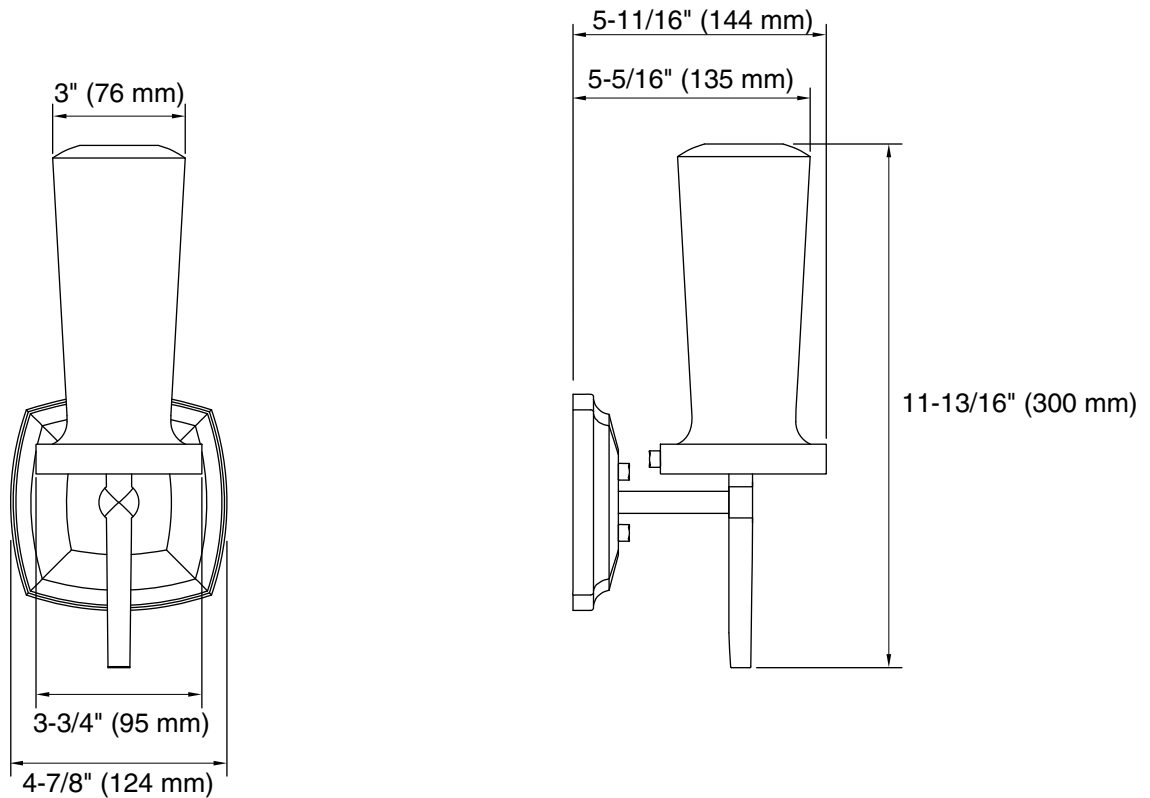

MARGAUX™

Installation Notes

Install this product according to the installation guide.

Product Diagram