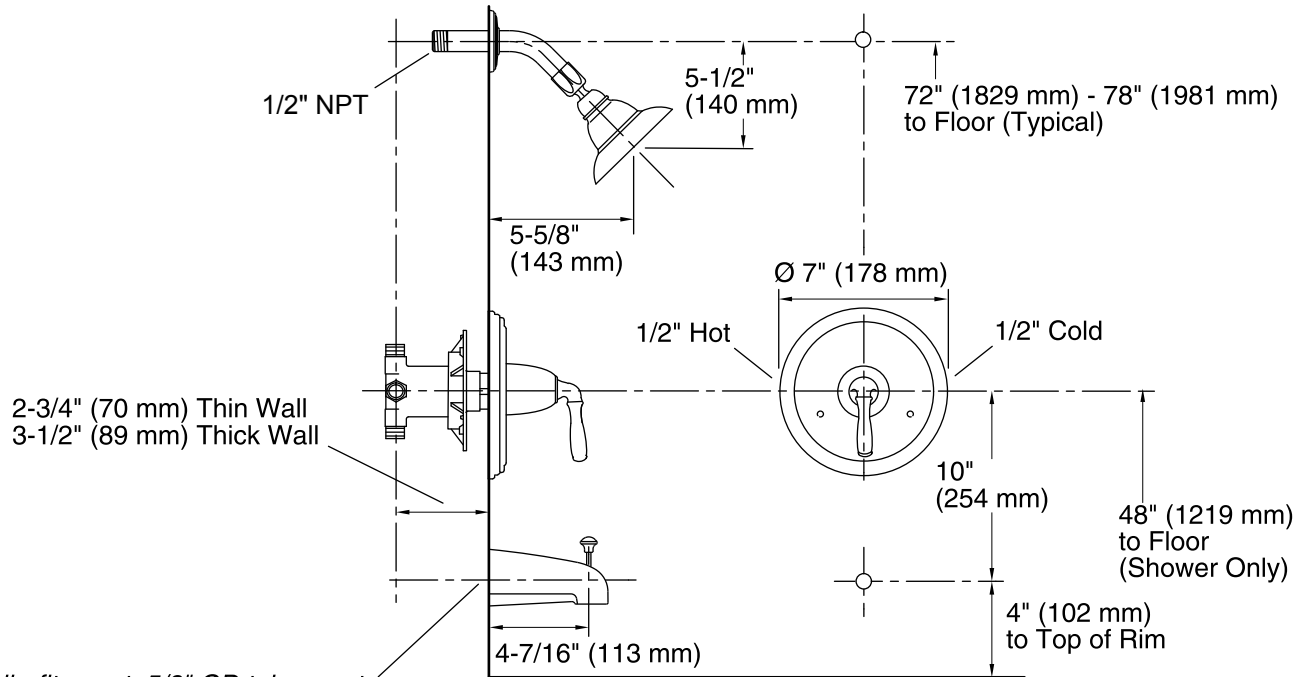

Material

- Solid brass construction for durability and reliability.

Codes/Standards

None Applicable

KOHLER® Faucet Lifetime Limited Warranty

See website for detailed warranty information.

*For slip-fit spout, 5/8" OD tube must extend 3-1/4" (83 mm) max beyond the finished wall.
 For 1/2" NPT spout, pipe must extend 3-5/8" (92 mm) beyond the finished wall.*

Complete bath and shower faucet with Rite-Temp valve and slip-fit diverter spout shown.

Technical Information

All product dimensions are nominal.

Notes

Install this product according to the installation guide.