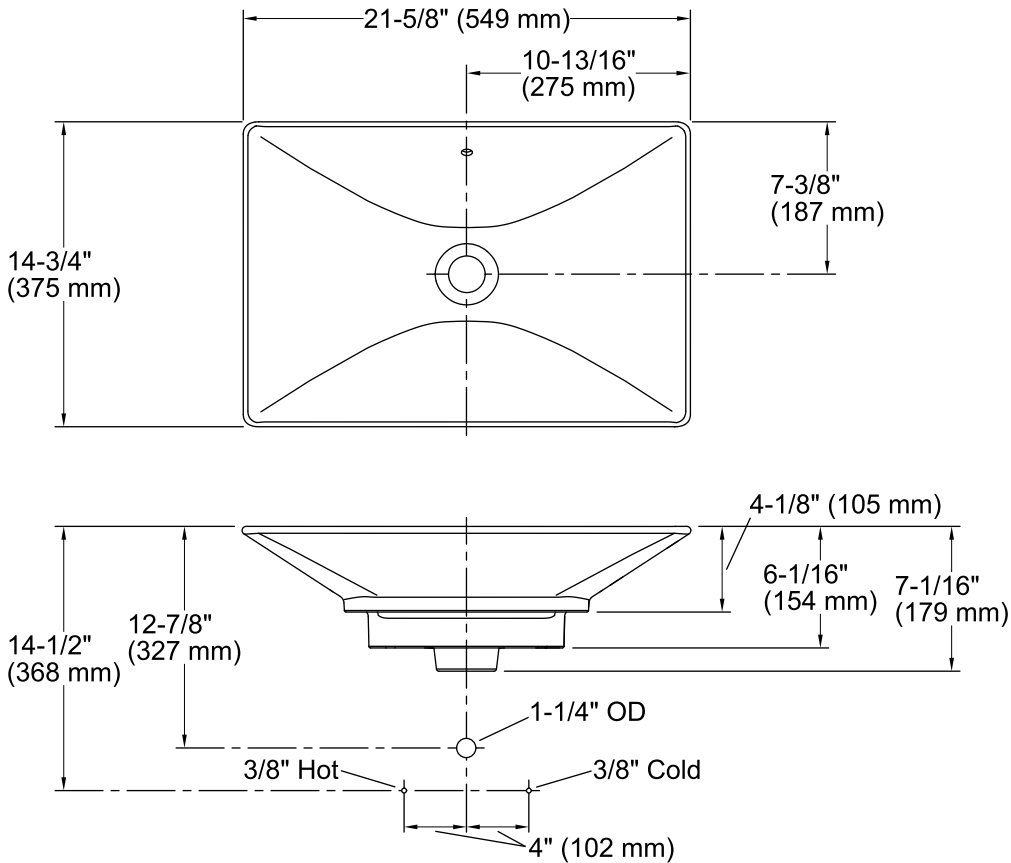

## Features

- Fireclay.
- Above-counter.
- Rectangular basin with a contemporary design.
- With overflow.
- No faucet holes; requires wall- or counter-mount faucet.
- Coordinates with other products in the Rêve Ensemble.
- 21-5/8" (549 mm) x 14-3/4" (375 mm) x 6-1/16" (154 mm)

### Technical Information

All product dimensions are nominal.

Bowl configuration:	Single
Installation:	Above-counter
Bowl area (Only)	Length: 21-5/8" (549 mm) Width: 14-3/4" (375 mm) Water depth: 3" (76 mm)
Drain hole:	1-3/4" (44 mm)

### Notes

Install this product according to the installation guide.

Spout must be a minimum of 8" (203 mm) long for adequate clearance into bathroom sink when installed with centerline as shown.