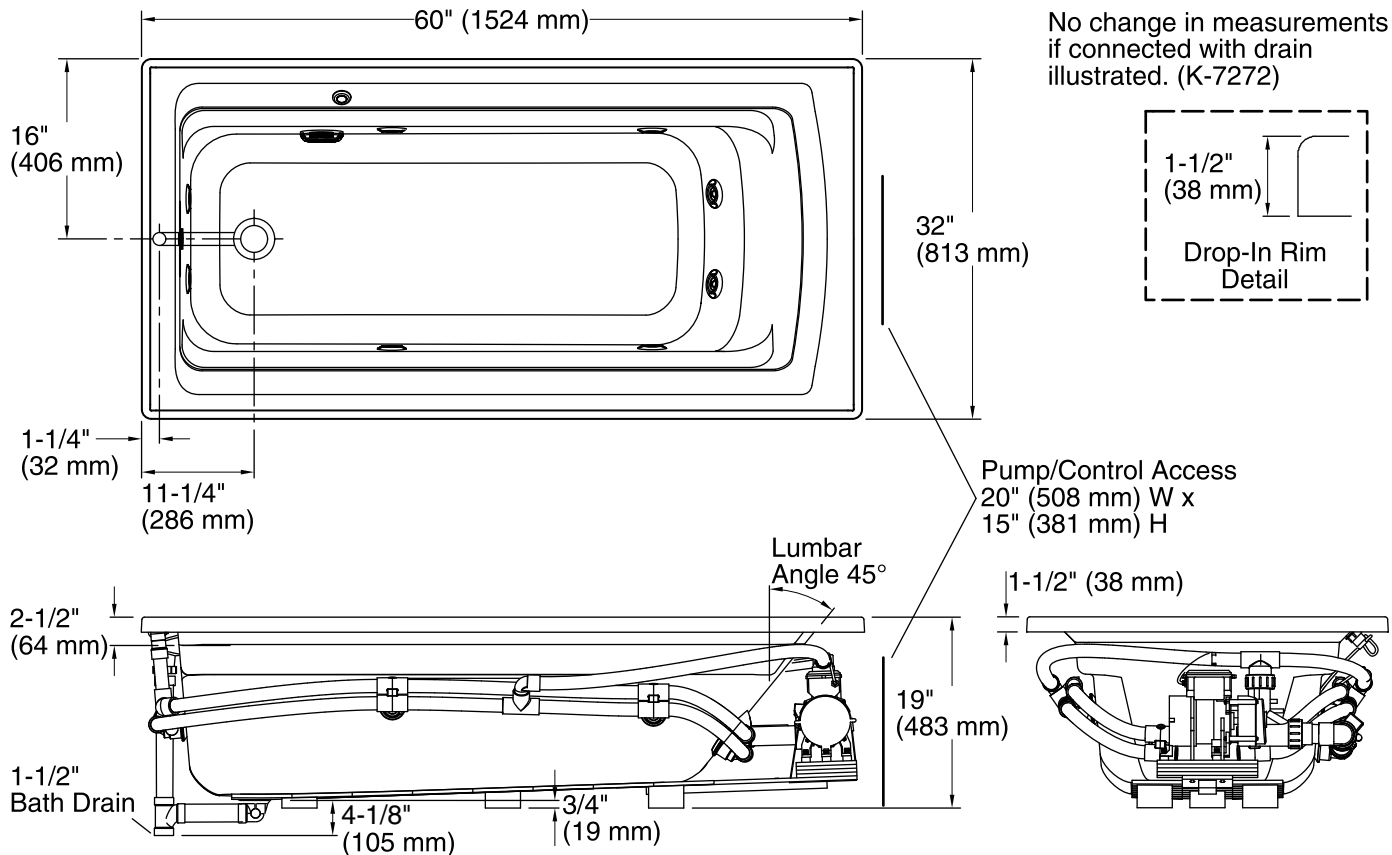

Required Electrical Service

One dedicated circuit required, protected with Class A Ground-Fault Circuit-Interrupter (GFCI) or Residual Current Device (RCD).

Pump: 120 V, 15 A, 60 Hz

Technical Information

All product dimensions are nominal.

Installation: Drop-in
Drain location: End
Basin area, bottom: 45-1/8" x 19-11/16" (1146 mm x 500 mm)
Basin area, top: 52-3/4" x 25-5/16" (1340 mm x 643 mm)
Weight: 110 lbs (49.9 kg)
Minimum floor load: 46 lbs/ft² (224.6 kg/m²)
Water depth: 15" (381 mm)
Water capacity: 58 gal (219.6 L)
Cutout: Drop-in, 58-1/2" x 30-1/2" (1486 mm x 775 mm)
Electrical component rating: Pump: 120 V, 7 A, 60 Hz
Pump speed: Single
Minimum flat for door: 1-7/16" (36 mm)

Notes

Measure your actual product for rough-in details. Install this product according to the installation instructions.

The hot water supply should be 70% of the capacity of the bath or greater. Installations will vary.

Provide one grounded electrical outlet within 24" (610 mm) of each component.

This product is designed for drop-in installation only. It is not suited for use in a three-wall alcove with an overhead shower.

ADA compliant when installed to the specific requirements of these regulations.