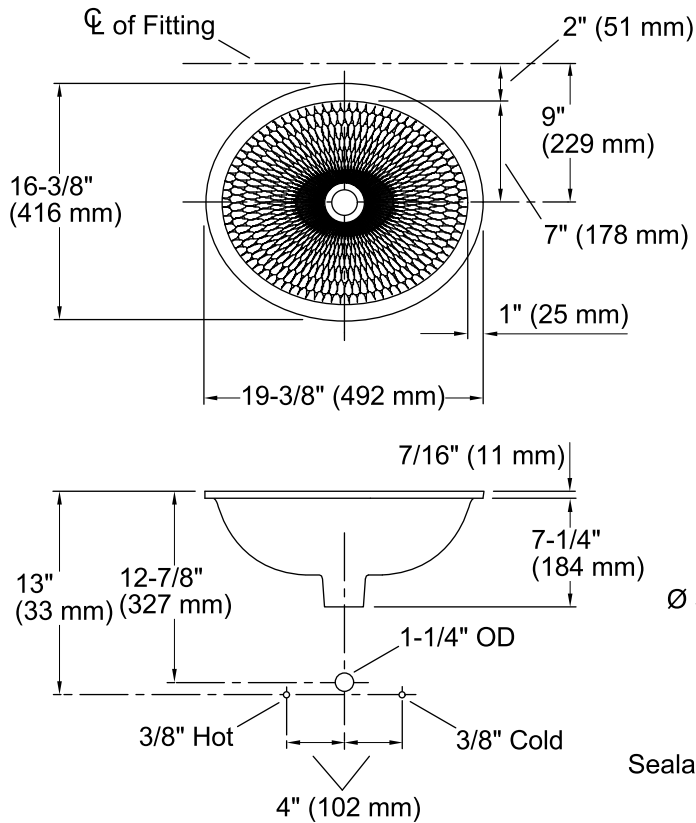

Features

- Vitreous china.
- Under-mount.
- Oval basin.
- No faucet holes; requires wall- or counter-mount faucet.
- 17" (432 mm) x 14" (356 mm)

Recommended Accessories

K- 9018 P-Trap

Components

Additional included component/s: Basin clamp assembly.

Technical Information

All product dimensions are nominal.

Bowl configuration: Single

Installation: Under-mount

Bowl area (Only) Length: 17" (432 mm)

Width: 14" (356 mm)

Water depth: 5-1/4" (133 mm)

Drain hole: 1-3/4" (44 mm)