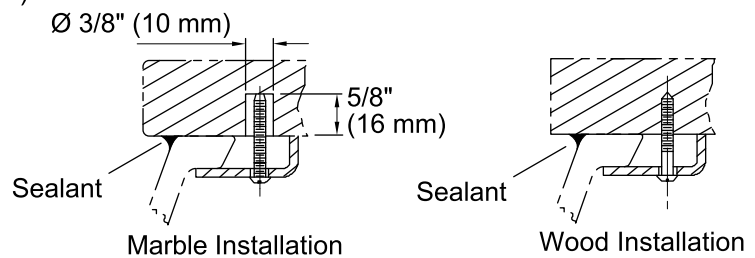

Features

- Vitreous china.
- Under-mount.
- Oval basin.
- No faucet holes; requires wall- or counter-mount faucet.
- 17" (432 mm) x 14" (356 mm)

Recommended Accessories

K- 9018 P-Trap

Components

Additional included component/s: Basin clamp assembly.

Technical Information

All product dimensions are nominal.

Bowl configuration: Single

Installation: Under-mount

Bowl area (Only) Length: 17" (432 mm)

Width: 14" (356 mm)

Water depth: 5-1/4" (133 mm)

Drain hole: 1-3/4" (44 mm)