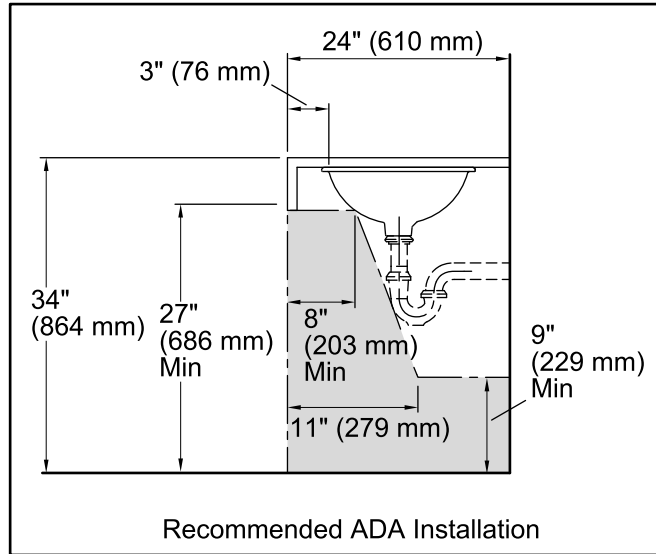

Features

- Vitreous china.
- Under-mount.
- Oval basin.
- No faucet holes; requires wall- or counter-mount faucet.
- 17" (432 mm) x 14" (356 mm)

Recommended Accessories

K- 9018 P-Trap

Components

Additional included component/s: Basin clamp assembly.

Technical Information

All product dimensions are nominal.

Bowl configuration: Single

Installation: Under-mount

Bowl area (Only) Length: 17" (432 mm)

Width: 14" (356 mm)

Water depth: 5-1/4" (133 mm)

Drain hole: 1-3/4" (44 mm)