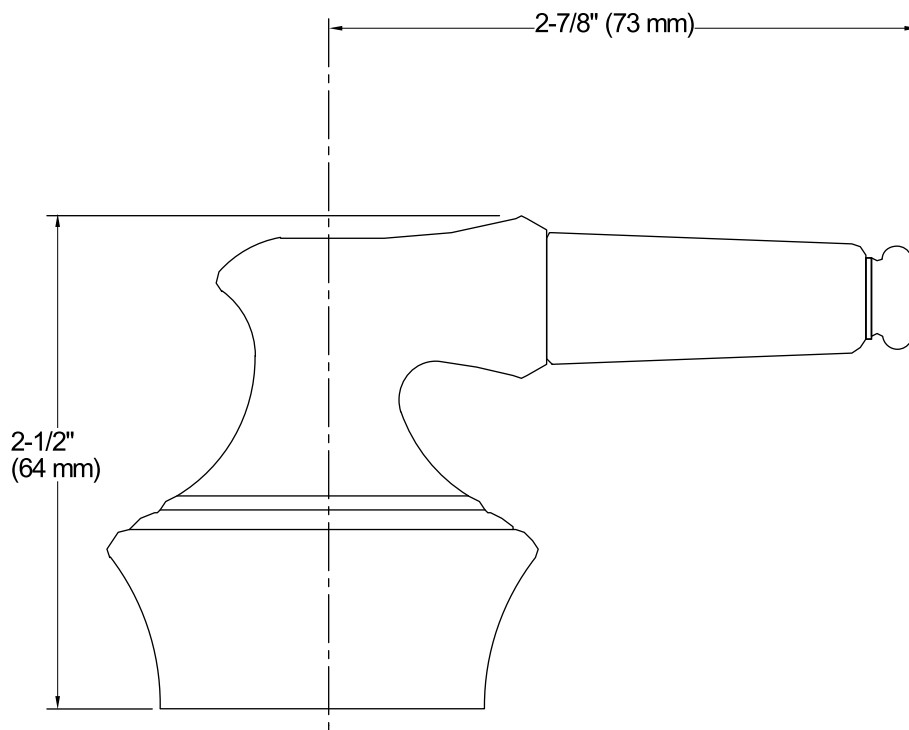

Technical Information

All product dimensions are nominal.

Notes

Install this product according to the installation guide.

ADA compliant when installed to the specific requirements of these regulations.