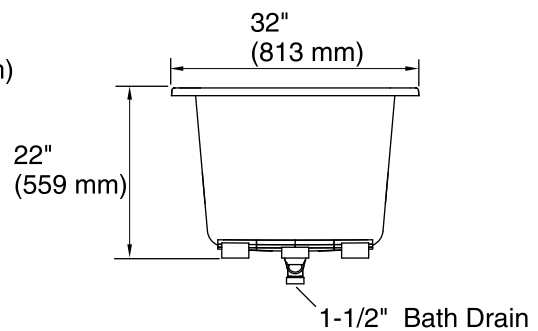

Features

- End drain.
- Slotted overflow for deep soaking.
- Integral lumbar support.
- 66" (1676 mm) x 32" (813 mm) x 22" (559 mm)

Material

- Acrylic

Installation

- Drop-in or under-mount.

Required Accessories

No change in measurement if connected with drain illustrated. (K-7272)

Technical Information

All product dimensions are nominal.

Installation:	Drop-in, Under-mount
Drain location:	End
Basin area, bottom:	44-1/2" x 22-5/16" (1130 mm x 567 mm)
Basin area, top:	59-5/8" x 25-1/2" (1514 mm x 648 mm)
Weight:	86 lbs (39 kg)
Minimum floor load:	50 lbs/ft ² (244.1 kg/m ²)
Water depth:	18" (457 mm)
Water capacity:	85.8 gal (324.8 L)
Cutout:	Drop-in, 64-1/2" x 30-1/2" (1638 mm x 775 mm)

Notes

Measure your actual product for rough-in details.

Install this product according to the installation instructions.

The hot water supply should be 70% of the capacity of the bath or greater. Installations will vary.