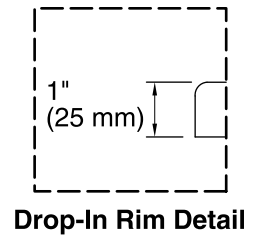

Features

- End drain.
- Slotted overflow for deep soaking.
- Integral lumbar support.
- 66" (1676 mm) x 32" (813 mm) x 22" (559 mm)

Material

- Acrylic

Installation

- Drop-in or under-mount.

Required Accessories

No change in measurement if connected with drain illustrated. (K-7272)

Technical Information

All product dimensions are nominal.

Installation:	Drop-in, Under-mount
Drain location:	End
Basin area, bottom:	44-1/2" x 22-5/16" (1130 mm x 567 mm)
Basin area, top:	59-5/8" x 25-1/2" (1514 mm x 648 mm)
Weight:	86 lbs (39 kg)
Minimum floor load:	50 lbs/ft ² (244.1 kg/m ²)
Water depth:	18" (457 mm)
Water capacity:	85.8 gal (324.8 L)
Cutout:	Drop-in, 64-1/2" x 30-1/2" (1638 mm x 775 mm)