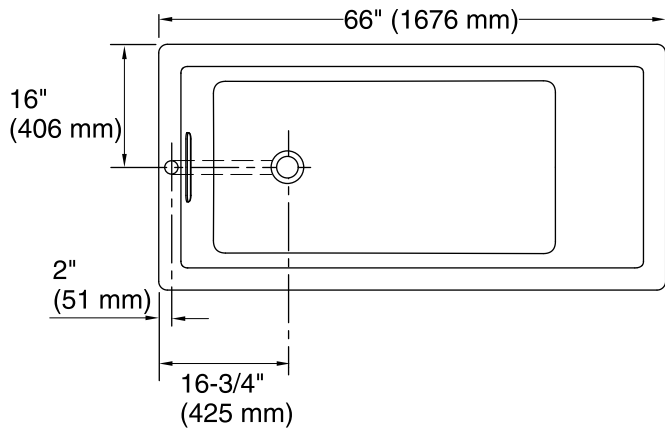

Features

- End drain.
- Slotted overflow for deep soaking.
- Integral lumbar support.
- 66" (1676 mm) x 32" (813 mm) x 22" (559 mm)

Material

- Acrylic

Installation

- Drop-in or under-mount.

Required Accessories

No change in measurement if connected with drain illustrated. (K-7272)

Technical Information

All product dimensions are nominal.

Installation:	Drop-in, Under-mount
Drain location:	End
Basin area, bottom:	44-1/2" x 22-5/16" (1130 mm x 567 mm)
Basin area, top:	59-5/8" x 25-1/2" (1514 mm x 648 mm)
Weight:	86 lbs (39 kg)
Minimum floor load:	50 lbs/ft ² (244.1 kg/m ²)
Water depth:	18" (457 mm)
Water capacity:	85.8 gal (324.8 L)
Cutout:	Drop-in, 64-1/2" x 30-1/2" (1638 mm x 775 mm)

Notes

Measure your actual product for rough-in details.

Install this product according to the installation instructions.

The hot water supply should be 70% of the capacity of the bath or greater. Installations will vary.