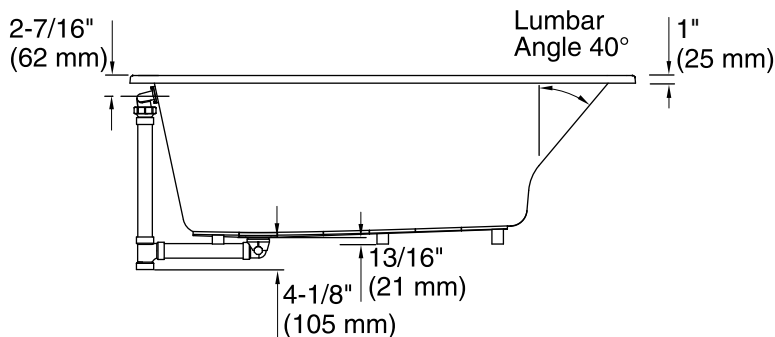

Features

- End drain.
- Slotted overflow for deep soaking.
- Integral lumbar support.
- 66" (1676 mm) x 32" (813 mm) x 22" (559 mm)

Material

- Acrylic

Installation

- Drop-in or under-mount.

Required Accessories

No change in measurement if connected with drain illustrated. (K-7272)

Technical Information

All product dimensions are nominal.

Installation:	Drop-in, Under-mount
Drain location:	End
Basin area, bottom:	44-1/2" x 22-5/16" (1130 mm x 567 mm)
Basin area, top:	59-5/8" x 25-1/2" (1514 mm x 648 mm)
Weight:	86 lbs (39 kg)
Minimum floor load:	50 lbs/ft ² (244.1 kg/m ²)
Water depth:	18" (457 mm)
Water capacity:	85.8 gal (324.8 L)
Cutout:	Drop-in, 64-1/2" x 30-1/2" (1638 mm x 775 mm)