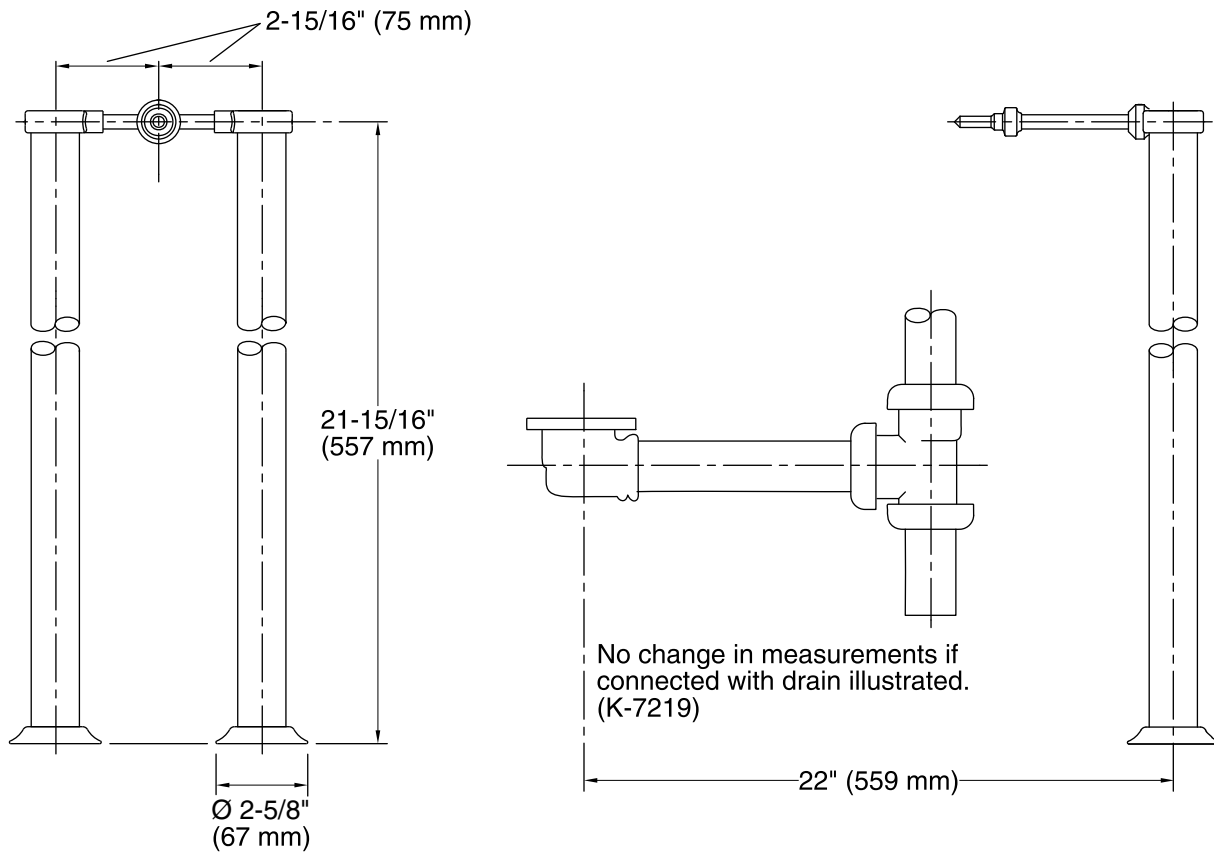

Features

- Premium metal construction.
- For floor-mount bath faucet installations.

Codes/Standards

ASME A112.18.1/CSA B125.1

KOHLER® Faucet Lifetime Limited Warranty

See website for detailed warranty information.

Available Color/Finishes

Color tiles intended for reference only.

Color	Code	Description
	CP	Polished Chrome
	BN	Vibrant® Brushed Nickel

Technical Information

All product dimensions are nominal.

Notes

Install this product according to the installation guide.