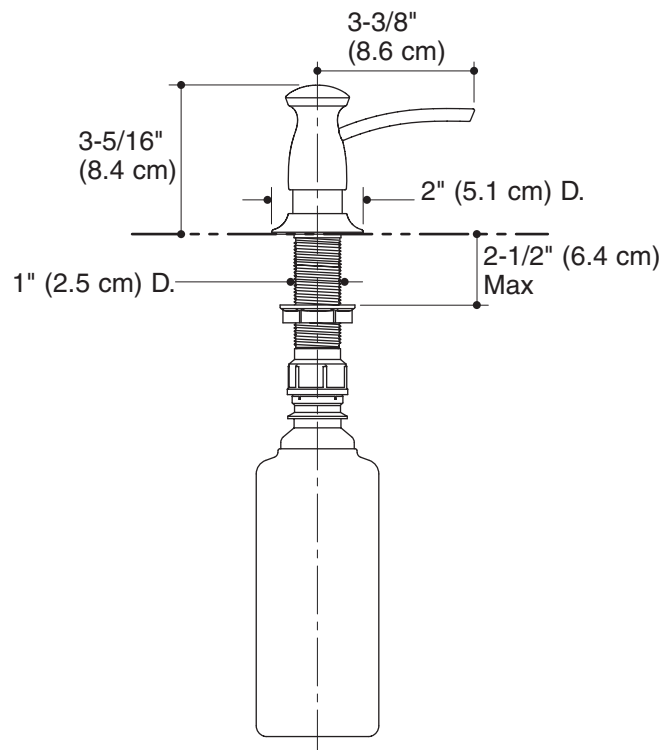

TRANSITIONAL DESIGN

Product Diagram