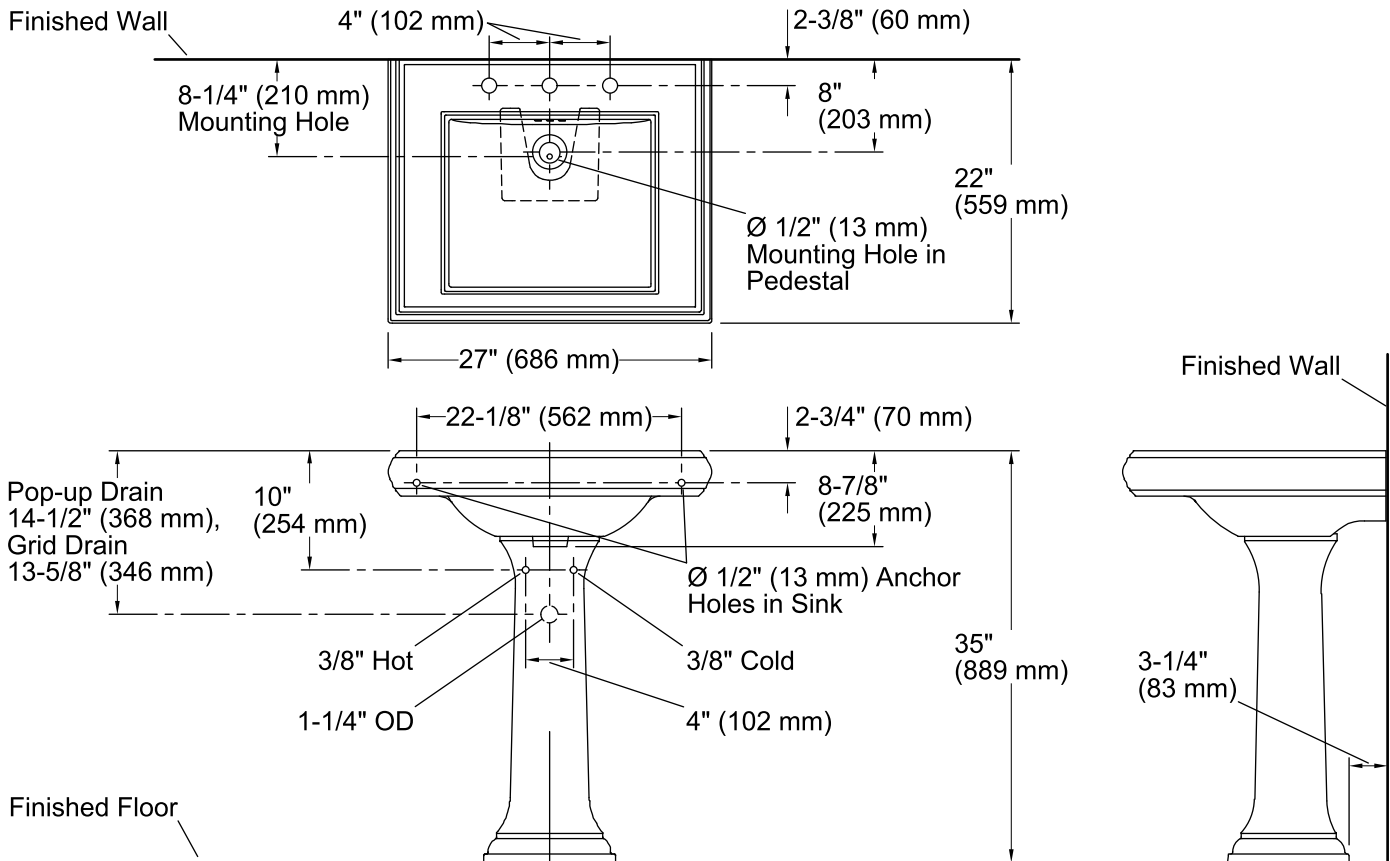

Features

- Fireclay.
- Pedestal sink.
- Refined rectangular basin.
- 8-inch center faucet holes.
- With overflow.
- 27" (686 cm) x 22" (559 mm) x 35" (889 mm)

Recommended Accessories

- K- 7605-P Angle Supply with Stop (pair)
- K- 8998 P-Trap

Optional Accessories

- 1041816 Hardware kit, Hollow Wall

Components

Product includes:

- K- 2259-4 Pedestal Bathroom Sink Basin
- K- 2267 Bathroom Sink Pedestal

Additional included component/s: Accessory pack, and rubber pads.

Technical Information

All product dimensions are nominal.

Bowl configuration:	Single
Installation:	Pedestal
Bowl area (Only)	Length: 18" (457 mm) Width: 15" (381 mm) Water depth: 5-3/8" (137 mm)
Number of deck holes:	3
Faucet hole(s):	1-1/4" (32 mm)
Drain hole:	1-3/4" (44 mm)