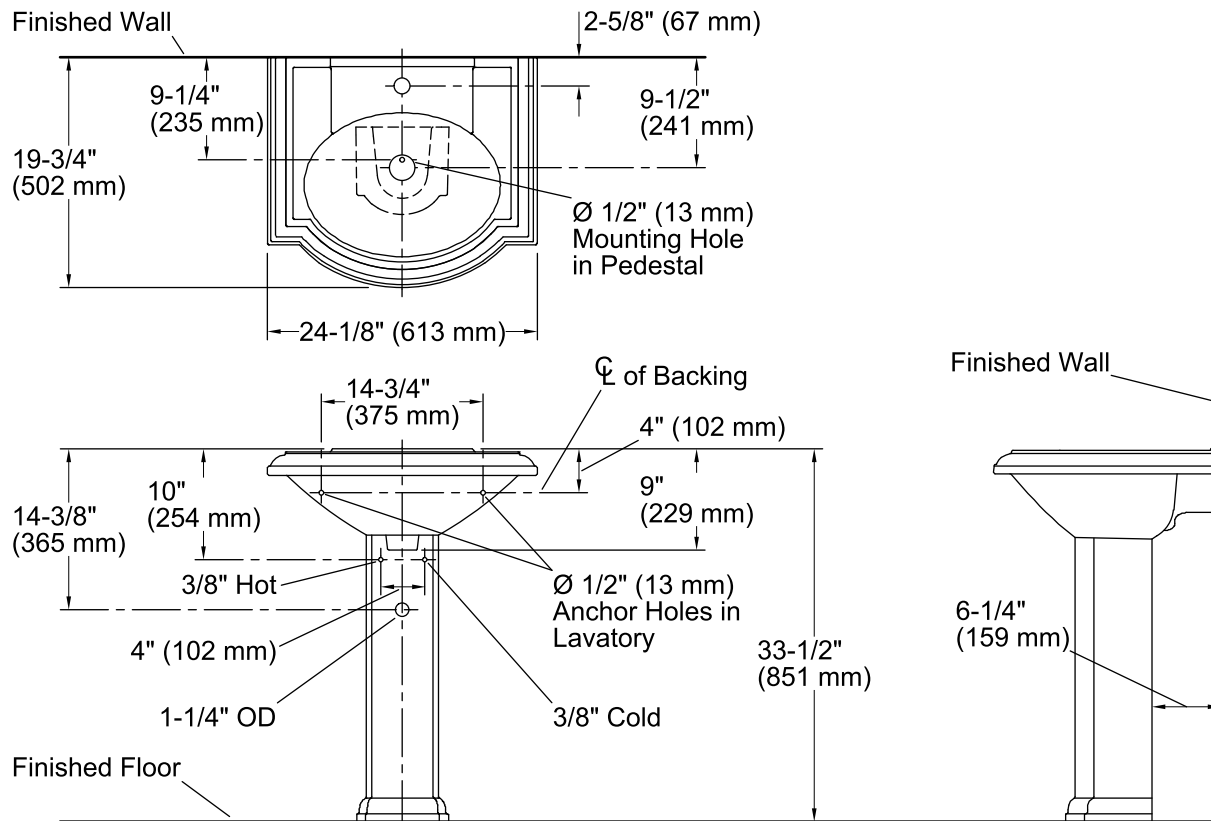

Devonshire®

Pedestal Bathroom Sink

K-2286-1

Features

- Vitreous china.
- Pedestal sink.
- Oval basin.
- With overflow.
- Single faucet hole.
- Coordinates with other products in the Devonshire collection.
- 24-1/8" (613 mm) x 19-3/4" (502 mm) x 33-1/2" (851 mm)

Recommended Accessories

- K- 7605-P Angle Supply with Stop (pair)
- K- 8998 P-Trap

Optional Accessories

- 1041816 Hardware kit, Hollow Wall

Components

Product includes:

- K- 2287-1 Pedestal Bathroom Sink Basin
- K- 2288 Bathroom Sink Pedestal
- Additional included component/s: accessory pack 52204, rubber pads 63069.

THE BOLD LOOK
OF **KOHLER**®

Technical Information

All product dimensions are nominal.

Bowl configuration:	Single
Installation:	Pedestal
Bowl area	Length: 17" (432 mm) Width: 12" (305 mm) Water depth: 4-7/8" (124 mm)
Number of deck holes:	1
Faucet hole(s):	1-3/8" (35 mm)
Drain hole:	1-3/4" (44 mm)