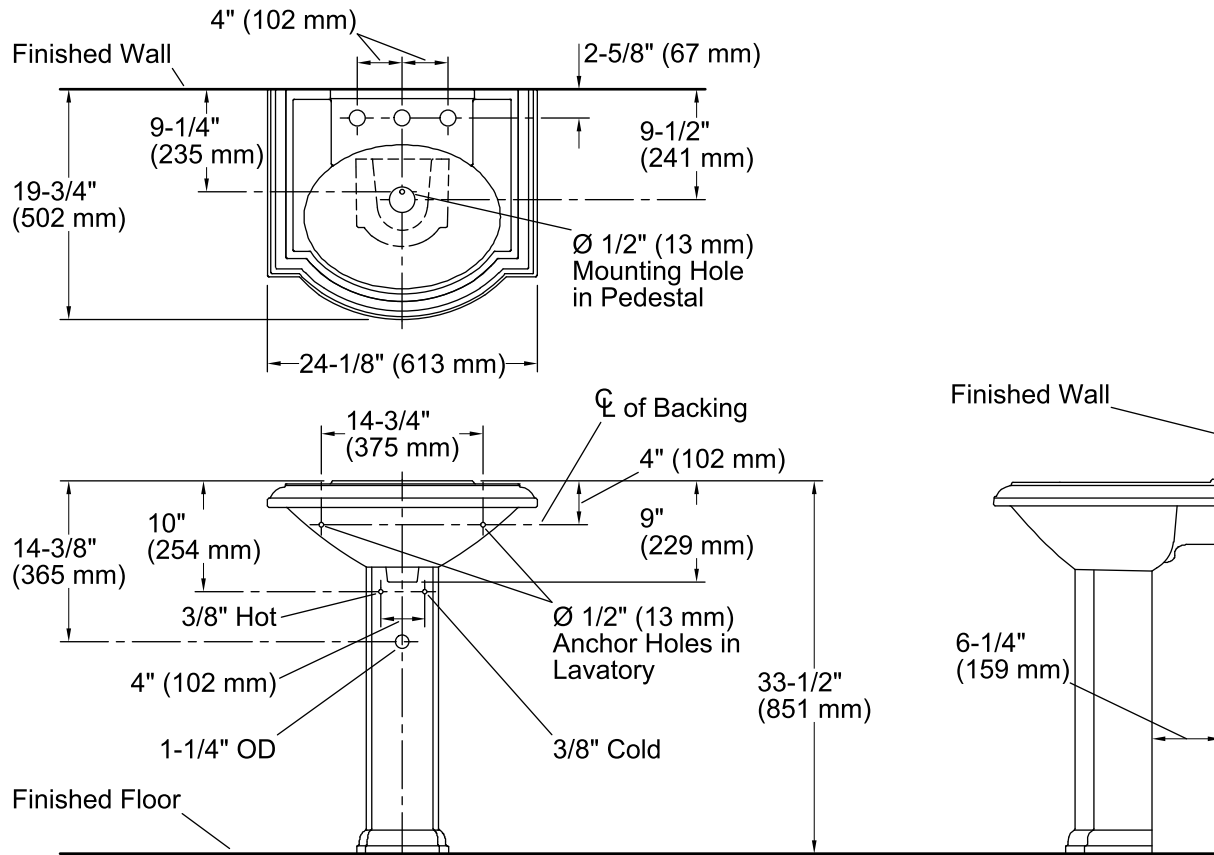

Features

- Vitreous china.
- Pedestal sink.
- Oval basin.
- With overflow.
- 8-inch centers.
- Coordinates with other products in the Devonshire collection.
- 24-1/8" (613 mm) x 19-3/4" (502 mm) x 33-1/2" (851 mm)

Technical Information

All product dimensions are nominal.

Bowl configuration:	Single
Installation:	Pedestal
Bowl area	Length: 17" (432 mm) Width: 12" (305 mm) Water depth: 4-7/8" (124 mm)
Number of deck holes:	3
Faucet hole(s):	1-3/8" (35 mm)
Drain hole:	1-3/4" (44 mm)