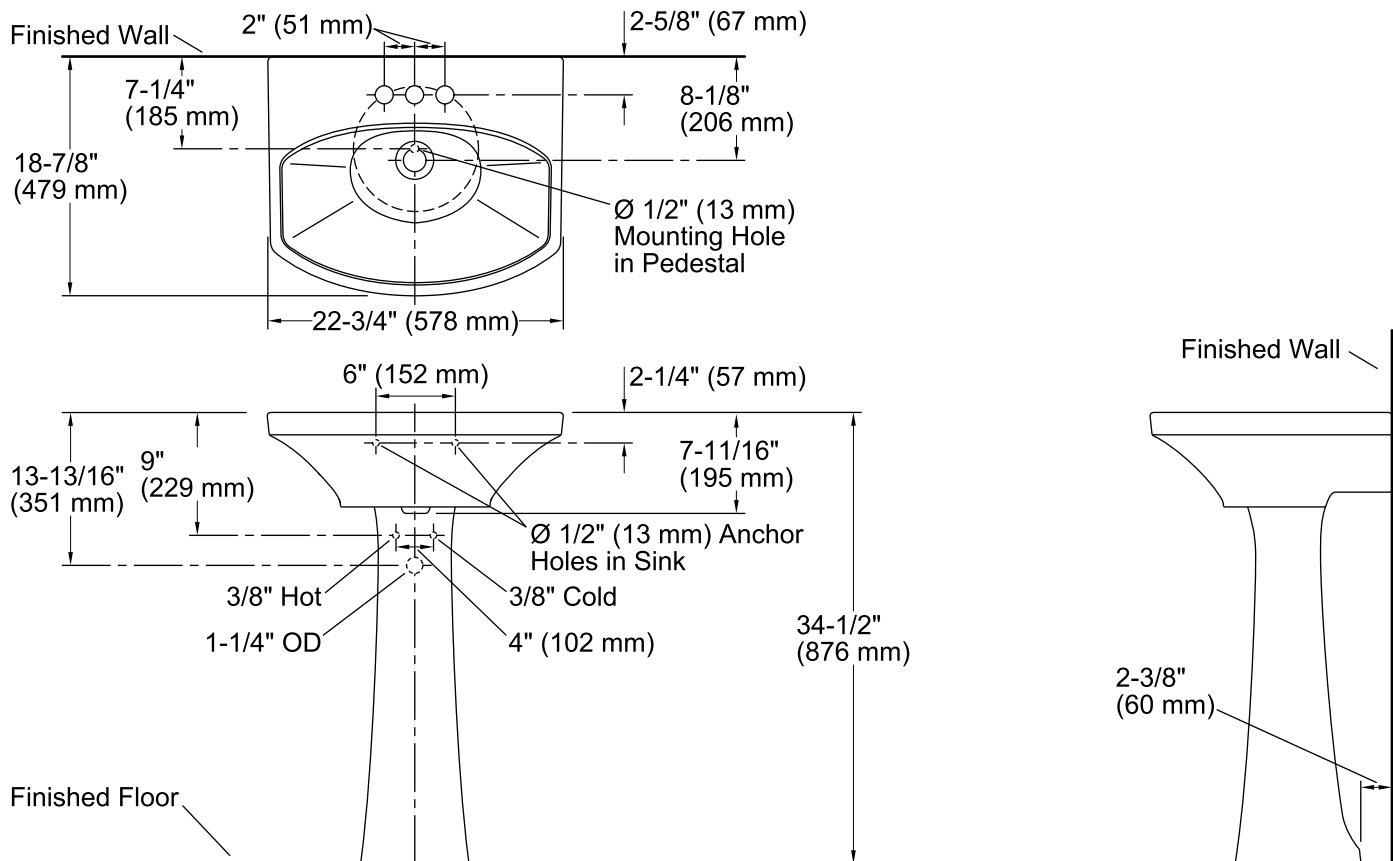

Features

- Vitreous china.
- Pedestal sink.
- Generous basin and deck size.
- With overflow.
- 4-inch centers.
- Coordinates with other products in the Cimarron collection.
- 22-3/4" (578 mm) x 18-7/8" (479 mm) x 34-1/2" (876 mm)

Components

Product includes:

K- 2364 Bathroom Sink Pedestal

K- 2363-4 Pedestal Bathroom Sink Basin

Additional included component/s: Pedestal accessory pack, and rubber pads.

Codes/Standards

ASME A112.19.2/CSA B45.1

Technical Information

All product dimensions are nominal.

Bowl configuration:	Single
Installation:	Pedestal
Bowl area (Only)	Length: 21" (533 mm) Width: 12-3/4" (324 mm) Water depth: 3-5/8" (92 mm)
Number of deck holes:	3
Faucet hole(s):	1-1/4" (32 mm)
Drain hole:	1-3/4" (44 mm)