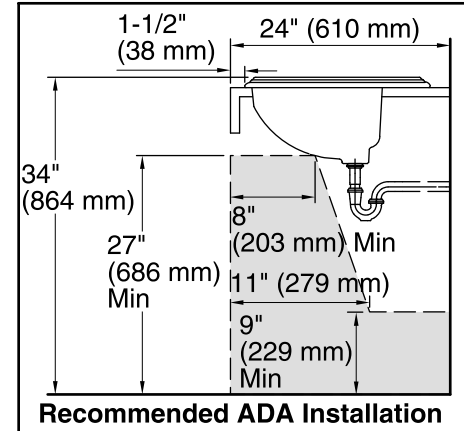

## Technical Information

All product dimensions are nominal.

Installation:	Drop-In
Bowl area	Length: 20" (508 mm) Width: 12" (305 mm) Water depth: 5" (127 mm)
Number of deck holes:	3
Faucet hole(s):	1-3/8" (35 mm)
Drain hole:	1-3/4" (44 mm)
Template:	Drop-in, 1004223-7, required, included