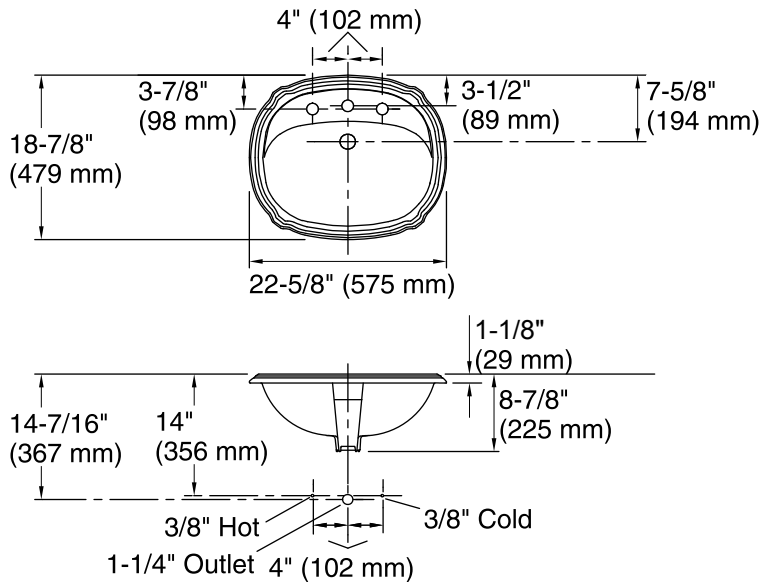

## Features

- Vitreous china.
- Drop-in
- With overflow.
- 8" (203 mm) centers.
- Available with KOHLER Artist Editions designs.
- 22-5/8" (575 mm) x 18-7/8" (479 mm)

## Technical Information

All product dimensions are nominal.

Installation:	Drop-In
Bowl area	Length: 20" (508 mm) Width: 12" (305 mm) Water depth: 5" (127 mm)
Number of deck holes:	3
Faucet hole(s):	1-3/8" (35 mm)
Drain hole:	1-3/4" (44 mm)
Template:	Drop-in, 1004223-7, required, included