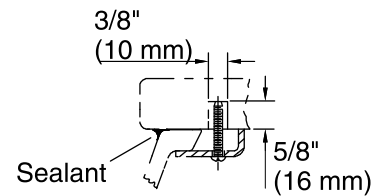

Technical Information

All product dimensions are nominal.

Installation:	Under-mount
Bowl area	Length: 17" (432 mm) Width: 14" (356 mm) Water depth: 4" (102 mm)
Drain hole:	1-1/4" (32 mm)
Template:	Under-mount, 1151011-7, not required, included

Notes

Install this product according to the installation guide.

NOTICE: Countertop manufacturer or cutter must use the current product template available at www.kohler.com, or by calling 1-800-4KOHLER. Kohler Co. is not responsible for cutout errors when the incorrect cutout template is used.

Supplied basin clamp assembly for under-mount installation requires 1" (25 mm) minimum countertop thickness. Installer must supply hardware for thinner countertops.

ADA, CSA B651 compliant when installed to the specific requirements of these regulations.