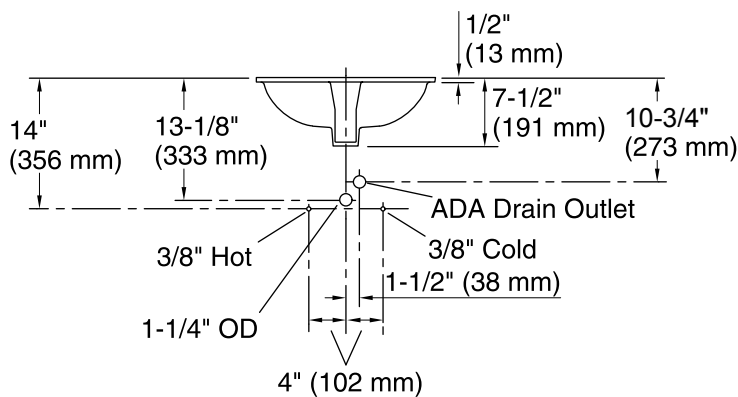

Technical Information

All product dimensions are nominal.

Installation:	Under-mount
Bowl area	Length: 17" (432 mm) Width: 14" (356 mm) Water depth: 4" (102 mm)
Drain hole:	1-1/4" (32 mm)
Template:	Under-mount, 1151011-7, not required, included

Notes

Install this product according to the installation guide.

NOTICE: Countertop manufacturer or cutter must use the current product template available at www.kohler.com, or by calling 1-800-4KOHLER. Kohler Co. is not responsible for cutout errors when the incorrect cutout template is used.

Supplied basin clamp assembly for under-mount installation requires 1" (25 mm) minimum countertop thickness. Installer must supply hardware for thinner countertops.

ADA, CSA B651 compliant when installed to the specific requirements of these regulations.