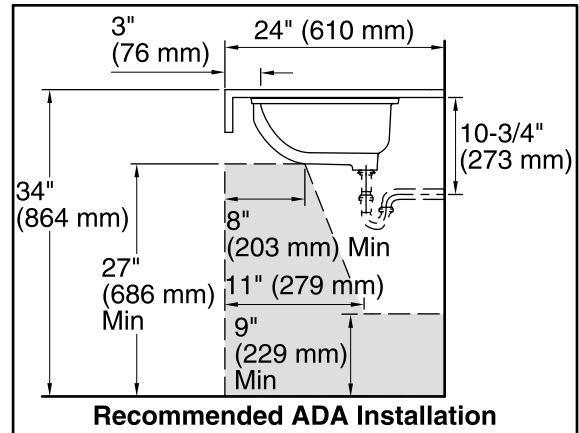

Technical Information

All product dimensions are nominal.

Installation:	Under-mount
Bowl area	Length: 17" (432 mm) Width: 14" (356 mm) Water depth: 4" (102 mm)
Drain hole:	1-1/4" (32 mm)
Template:	Under-mount, 1151011-7, not required, included

Notes

Install this product according to the installation guide.

NOTICE: Countertop manufacturer or cutter must use the current product template available at www.kohler.com, or by calling 1-800-4KOHLER. Kohler Co. is not responsible for cutout errors when the incorrect cutout template is used.

Supplied basin clamp assembly for under-mount installation requires 1" (25 mm) minimum countertop thickness. Installer must supply hardware for thinner countertops.

ADA, CSA B651 compliant when installed to the specific requirements of these regulations.