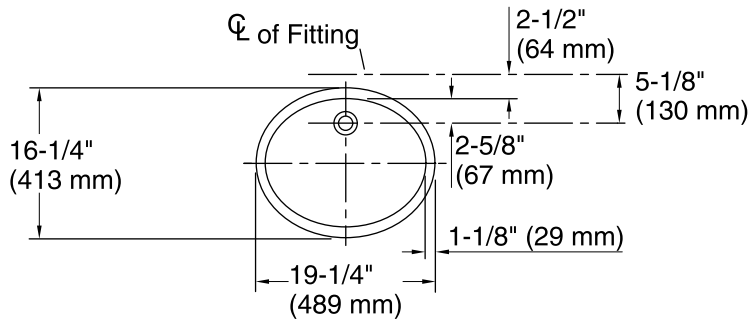

Technical Information

All product dimensions are nominal.

Installation:	Under-mount
Bowl area	Length: 17" (432 mm) Width: 14" (356 mm) Water depth: 4" (102 mm)
Drain hole:	1-1/4" (32 mm)
Template:	Under-mount, 1151011-7, not required, included

Notes

Install this product according to the installation guide.

NOTICE: Countertop manufacturer or cutter must use the current product template available at www.kohler.com, or by calling 1-800-4KOHLER. Kohler Co. is not responsible for cutout errors when the incorrect cutout template is used.

Supplied basin clamp assembly for under-mount installation requires 1" (25 mm) minimum countertop thickness. Installer must supply hardware for thinner countertops.

ADA, CSA B651 compliant when installed to the specific requirements of these regulations.