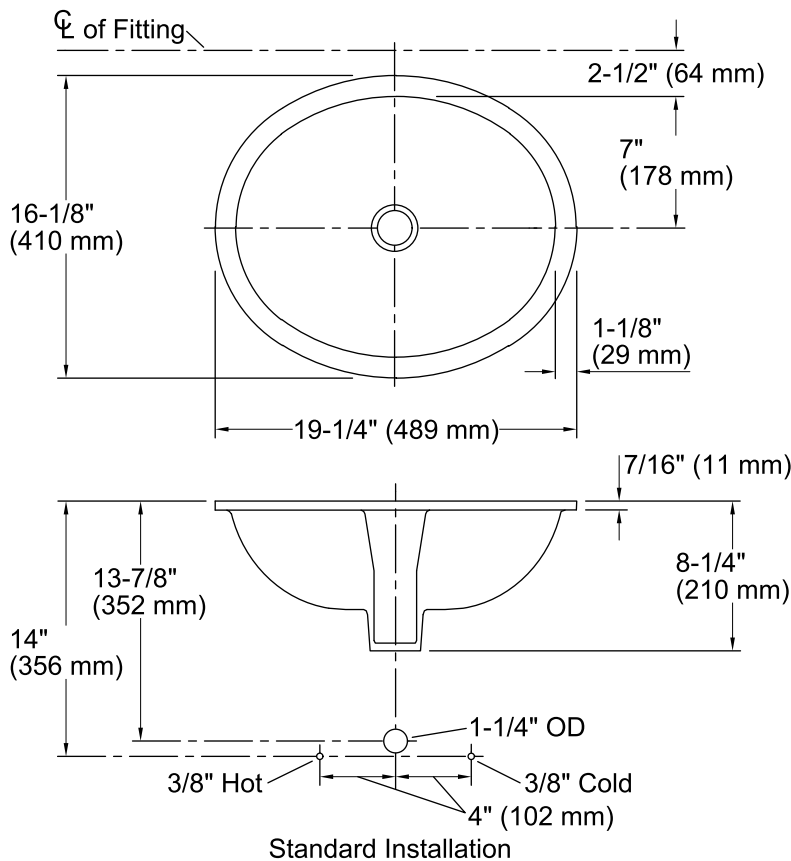

Features

- Vitreous china.
- Under-mount.
- Oval basin.
- Without overflow.
- No faucet holes; requires wall- or counter-mount faucet.
- 17" (432 mm) x 14" (356 mm)

Recommended Accessories

K- 9018 P-Trap

Available Color/Finishes

Color tiles intended for reference only.

Color	Code	Description
	0	White
	96	Biscuit
	47	Almond

Technical Information

All product dimensions are nominal.

Bowl configuration:	Single
Installation:	Under-mount
Bowl area (Only)	Length: 17" (432 mm) Width: 14" (356 mm) Water depth: 6-3/8" (162 mm)
Drain hole:	1-3/4" (44 mm)
Template:	Under-mount, 1151011-7, required, not included