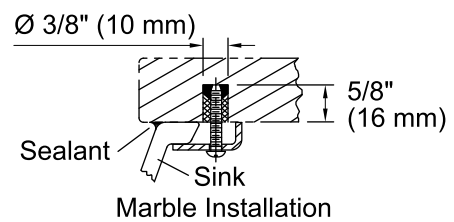

Features

- Vitreous china.
- Under-mount.
- Oval basin.
- Without overflow.
- No faucet holes; requires wall- or counter-mount faucet.
- 17" (432 mm) x 14" (356 mm)

Recommended Accessories

K- 9018 P-Trap

Available Color/Finishes

Color tiles intended for reference only.

Color	Code	Description
	0	White
	96	Biscuit
	47	Almond

Technical Information

All product dimensions are nominal.

Bowl configuration:	Single
Installation:	Under-mount
Bowl area (Only)	Length: 17" (432 mm) Width: 14" (356 mm) Water depth: 6-3/8" (162 mm)
Drain hole:	1-3/4" (44 mm)
Template:	Under-mount, 1151011-7, required, not included