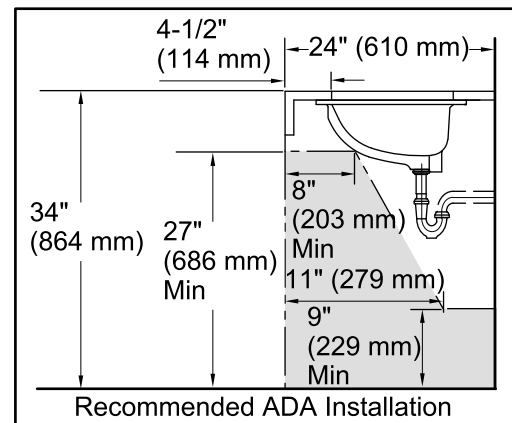

Features

- Vitreous china.
- Under-mount.
- Oval basin.
- Without overflow.
- No faucet holes; requires wall- or counter-mount faucet.
- 17" (432 mm) x 14" (356 mm)

Recommended Accessories

K- 9018 P-Trap

Available Color/Finishes

Color tiles intended for reference only.

Color	Code	Description
	0	White
	96	Biscuit
	47	Almond

Technical Information

All product dimensions are nominal.

Bowl configuration:	Single
Installation:	Under-mount
Bowl area (Only)	Length: 17" (432 mm) Width: 14" (356 mm) Water depth: 6-3/8" (162 mm)
Drain hole:	1-3/4" (44 mm)
Template:	Under-mount, 1151011-7, required, not included