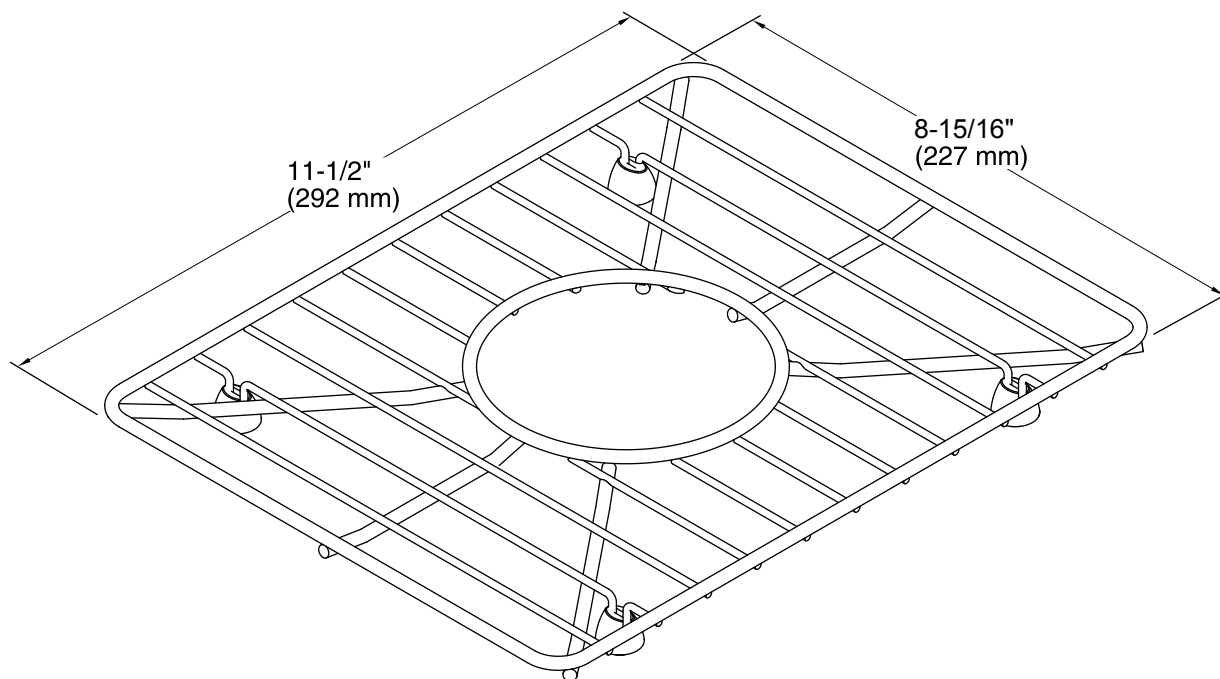

Features

- Fits in the square bowl of the K-3840 Vault bar sink.
- Comes included with the K-3840 Vault bar sink.
- Durable stainless-steel construction.
- Helps protect sink surface from daily wear.
- Dishwasher safe.
- Rubber feet provide added protection.

Technical Information

All product dimensions are nominal.