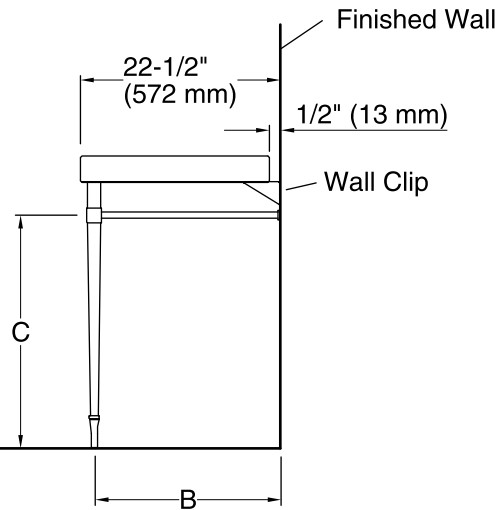

Features

- 10-inch center faucet holes.
- Precut for the K-2297-G Kathryn under-mount sink.
- Includes table frame.
- Coordinates with Kathryn console legs and other products in the Kathryn collection.

Leg Style	A	B	C
K-2317	35-3/8" (899 mm)	19-3/16" (498 mm)	NA
K-2318	35-3/8" (899 mm)	19-3/16" (498 mm)	NA
K-6839	36" (914 mm)	19-1/2" (495 mm)	NA
K-6861	38-1/4" (972 mm)	20-11/16" (525 mm)	27-3/16"
K-6899	38-1/4" (972 mm)	20-11/16" (525 mm)	(691 mm)

Technical Information

All product dimensions are nominal.

Notes

Install this product according to the installation guide.

Product is installed with 1/2" (13 mm) gap between wall and console table.