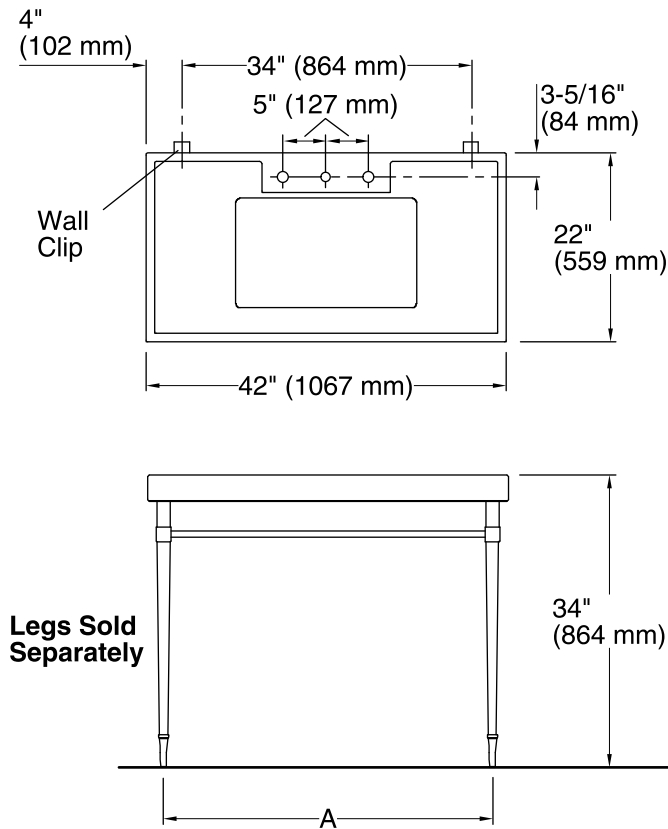

Features

- 10-inch center faucet holes.
- Precut for the K-2297-G Kathryn under-mount sink.
- Includes table frame.
- Coordinates with Kathryn console legs and other products in the Kathryn collection.

Leg Style	A	B	C
K-2317	35-3/8" (899 mm)	19-3/16" (498 mm)	NA
K-2318	35-3/8" (899 mm)	19-3/16" (498 mm)	NA
K-6839	36" (914 mm)	19-1/2" (495 mm)	NA
K-6861	38-1/4" (972 mm)	20-11/16" (525 mm)	27-3/16"
K-6899	38-1/4" (972 mm)	20-11/16" (525 mm)	(691 mm)

Technical Information

All product dimensions are nominal.

Notes

Install this product according to the installation guide.

Product is installed with 1/2" (13 mm) gap between wall and console table.