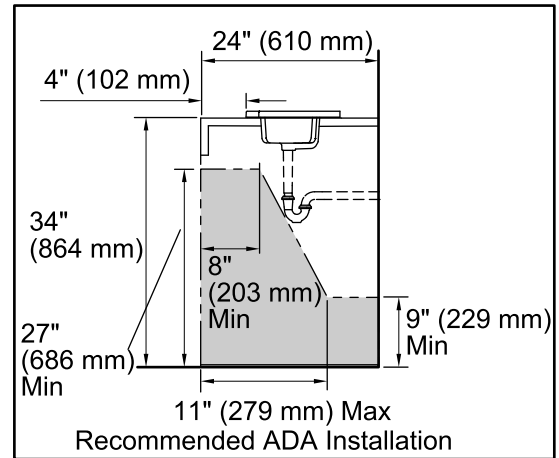

Technical Information

All product dimensions are nominal.

Bowl configuration:	Single
Installation:	Drop-In
Bowl area (Only)	Length: 17" (432 mm) Width: 10-1/2" (267 mm) Water depth: 4-1/8" (105 mm)
Number of deck holes:	3
Faucet hole(s):	1-3/8" (35 mm)
Drain hole:	1-3/4" (44 mm)
Template:	Drop-in, 1014798-7, required, included

Notes

Install this product according to the installation guide.

NOTICE: Countertop manufacturer or cutter must use the cutout template provided with the product, or a current one provided by Kohler Co. (call 1-800-4-KOHLER). Kohler Co. is not responsible for cutout errors when the incorrect cutout template is used.

ADA compliant when installed to the specific requirements of these regulations.