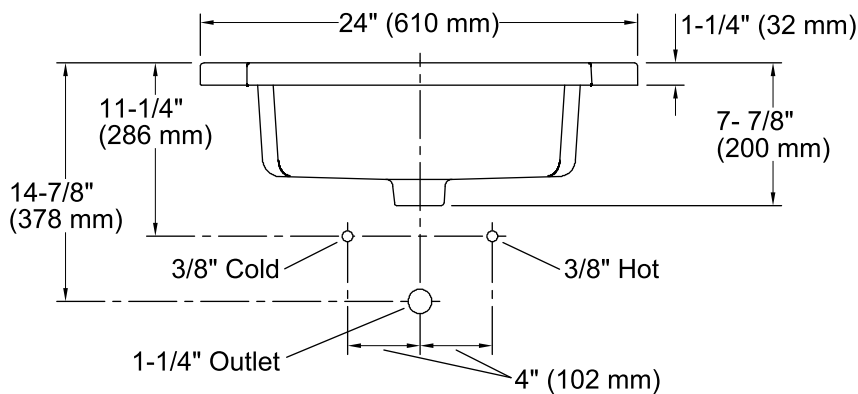

Features

- Vitreous china.
- Drop-in.
- Rectangular basin.
- With overflow.
- 8-inch centers.
- Coordinates with other products in the Kathryn collection.
- 24" (610 mm) x 19" (483 mm)

Recommended Accessories

Color	Code	Description
	0	White
	96	Biscuit
	47	Almond
	NY	Dune
	95	Ice™ Grey
	G9	Sandbar
	33	Mexican Sand™
	K4	Cashmere
	58	Thunder™ Grey
	7	Black Black™

Technical Information

All product dimensions are nominal.

Bowl configuration:	Single
Installation:	Drop-In
Bowl area (Only)	Length: 17" (432 mm) Width: 10-1/2" (267 mm) Water depth: 4-1/8" (105 mm)
Number of deck holes:	3
Faucet hole(s):	1-3/8" (35 mm)
Drain hole:	1-3/4" (44 mm)
Template:	Drop-in, 1014798-7, required, included