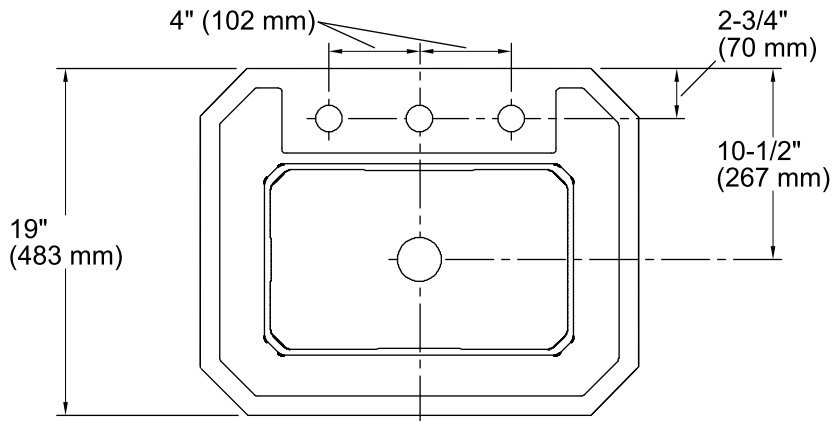

Features

- Vitreous china.
- Drop-in.
- Rectangular basin.
- With overflow.
- 8-inch centers.
- Coordinates with other products in the Kathryn collection.
- 24" (610 mm) x 19" (483 mm)

Recommended Accessories

Color	Code	Description
	0	White
	96	Biscuit
	47	Almond
	NY	Dune
	95	Ice™ Grey
	G9	Sandbar
	33	Mexican Sand™
	K4	Cashmere
	58	Thunder™ Grey
	7	Black Black™

Technical Information

All product dimensions are nominal.

Bowl configuration:	Single
Installation:	Drop-In
Bowl area (Only)	Length: 17" (432 mm) Width: 10-1/2" (267 mm) Water depth: 4-1/8" (105 mm)
Number of deck holes:	3
Faucet hole(s):	1-3/8" (35 mm)
Drain hole:	1-3/4" (44 mm)
Template:	Drop-in, 1014798-7, required, included