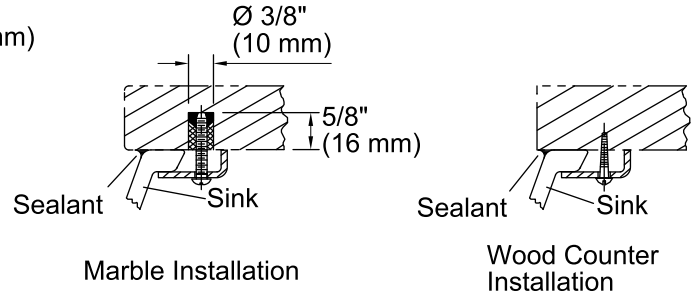

Features

- Vitreous china.
- Under-mount.
- Oval basin.
- No faucet holes; requires wall- or counter-mount faucet.
- Coordinates with other products in the Devonshire collection.
- 16-7/8" (430 mm) x 13-11/16" (348 mm)

Recommended Accessories

K- 9018 P-Trap

Components

Additional included component/s: Basin clamp assembly.

ADA

Codes/Standards

ASME A112.19.2/CSA B45.1
ADA
ICC/ANSI A117.1

KOHLER® One-Year Limited Warranty

Technical Information

All product dimensions are nominal.

Bowl configuration:	Single
Installation:	Under-mount
Bowl area (Only)	Length: 16-7/8" (429 mm) Width: 13-11/16" (348 mm) Water depth: 4-3/16" (106 mm)
Drain hole:	1-3/4" (44 mm)
Template:	Under-mount, 1035965-7, required, not included