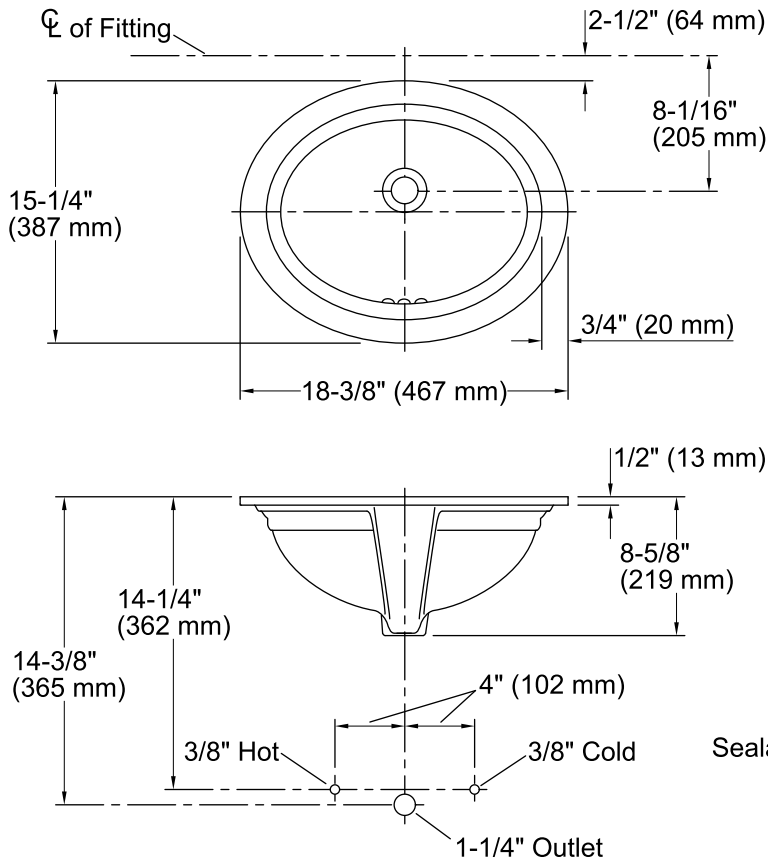

Features

- Vitreous china.
- Under-mount.
- Oval basin.
- No faucet holes; requires wall- or counter-mount faucet.
- Coordinates with other products in the Devonshire collection.
- 16-7/8" (430 mm) x 13-11/16" (348 mm)

Recommended Accessories

K- 9018 P-Trap

Components

Additional included component/s: Basin clamp assembly.

ADA

Codes/Standards

ASME A112.19.2/CSA B45.1
ADA
ICC/ANSI A117.1

KOHLER® One-Year Limited Warranty

Technical Information

All product dimensions are nominal.

Bowl configuration:	Single
Installation:	Under-mount
Bowl area (Only)	Length: 16-7/8" (429 mm) Width: 13-11/16" (348 mm) Water depth: 4-3/16" (106 mm)
Drain hole:	1-3/4" (44 mm)
Template:	Under-mount, 1035965-7, required, not included