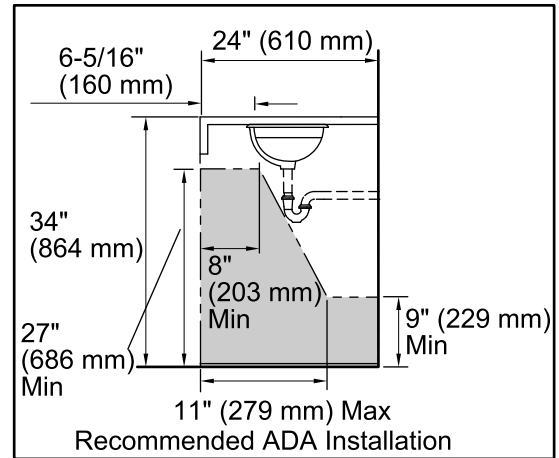

Features

- Vitreous china.
- Under-mount.
- Oval basin.
- No faucet holes; requires wall- or counter-mount faucet.
- Coordinates with other products in the Devonshire collection.
- 16-7/8" (430 mm) x 13-11/16" (348 mm)

Recommended Accessories

K- 9018 P-Trap

Components

Additional included component/s: Basin clamp assembly.

ADA

Codes/Standards

ASME A112.19.2/CSA B45.1
ADA
ICC/ANSI A117.1

KOHLER® One-Year Limited Warranty

Technical Information

All product dimensions are nominal.

Bowl configuration:	Single
Installation:	Under-mount
Bowl area (Only)	Length: 16-7/8" (429 mm) Width: 13-11/16" (348 mm) Water depth: 4-3/16" (106 mm)
Drain hole:	1-3/4" (44 mm)
Template:	Under-mount, 1035965-7, required, not included