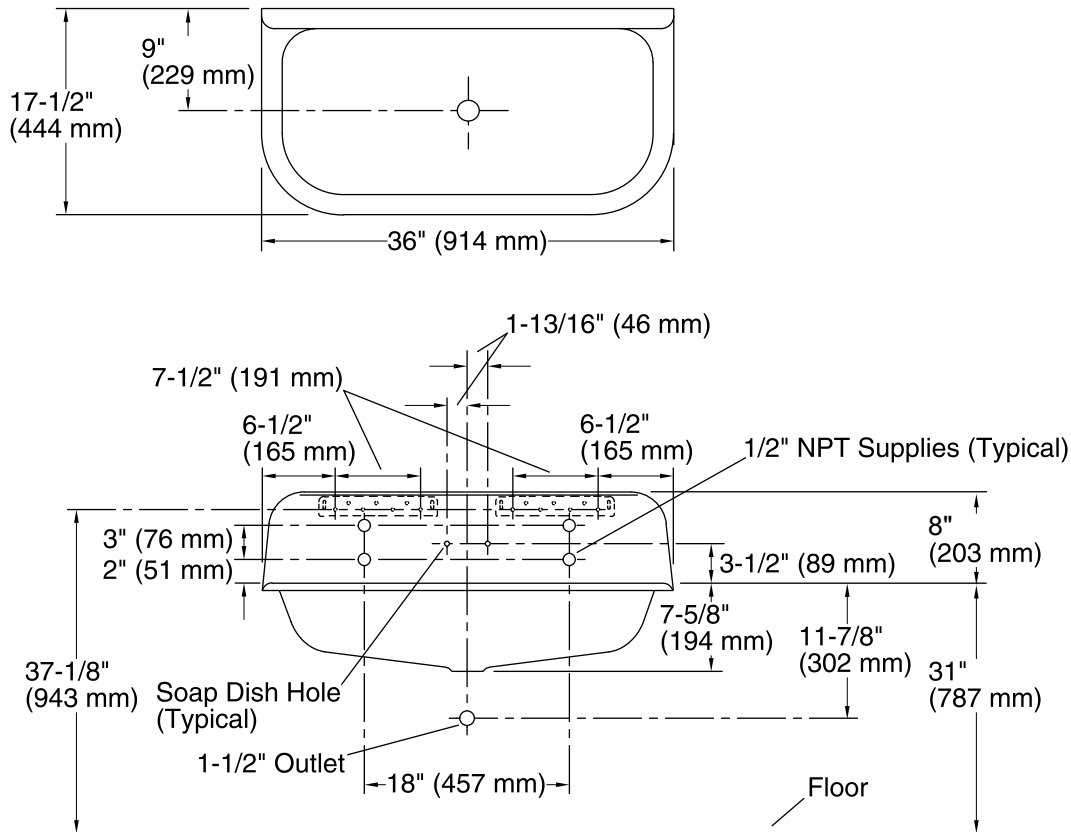

Features

- KOHLER® Cast Iron.
- Wall-mount.
- Trough-style basin.
- Without overflow.
- 36" (914 mm) x 17-1/2" (445 mm) x 15-5/8" (397 mm)

Recommended Accessories

- K-8880
- K- 8820 Sink Drain and Strainer
- K-8892

Components

Additional included component/s: Hangers.

Codes/Standards

ASME A112.19.1/CSA B45.2

KOHLER® Lifetime Limited Warranty for Cast Iron Components

See website for detailed warranty information.

Available Color/Finishes

Color tiles intended for reference only.

Color	Code	Description
-------	------	-------------

	0	White
--	---	-------

Technical Information

All product dimensions are nominal.

Bowl configuration:	Single
Installation:	Wall-mount
Bowl area (Only)	Length: 32" (813 mm) Width: 14" (356 mm) Water depth: 7" (178 mm)
Number of deck holes:	4
Faucet hole(s):	1-1/2" (38 mm)
Soap/Lotion hole:	5/16" (8 mm)
Drain hole:	2-1/8" (54 mm)